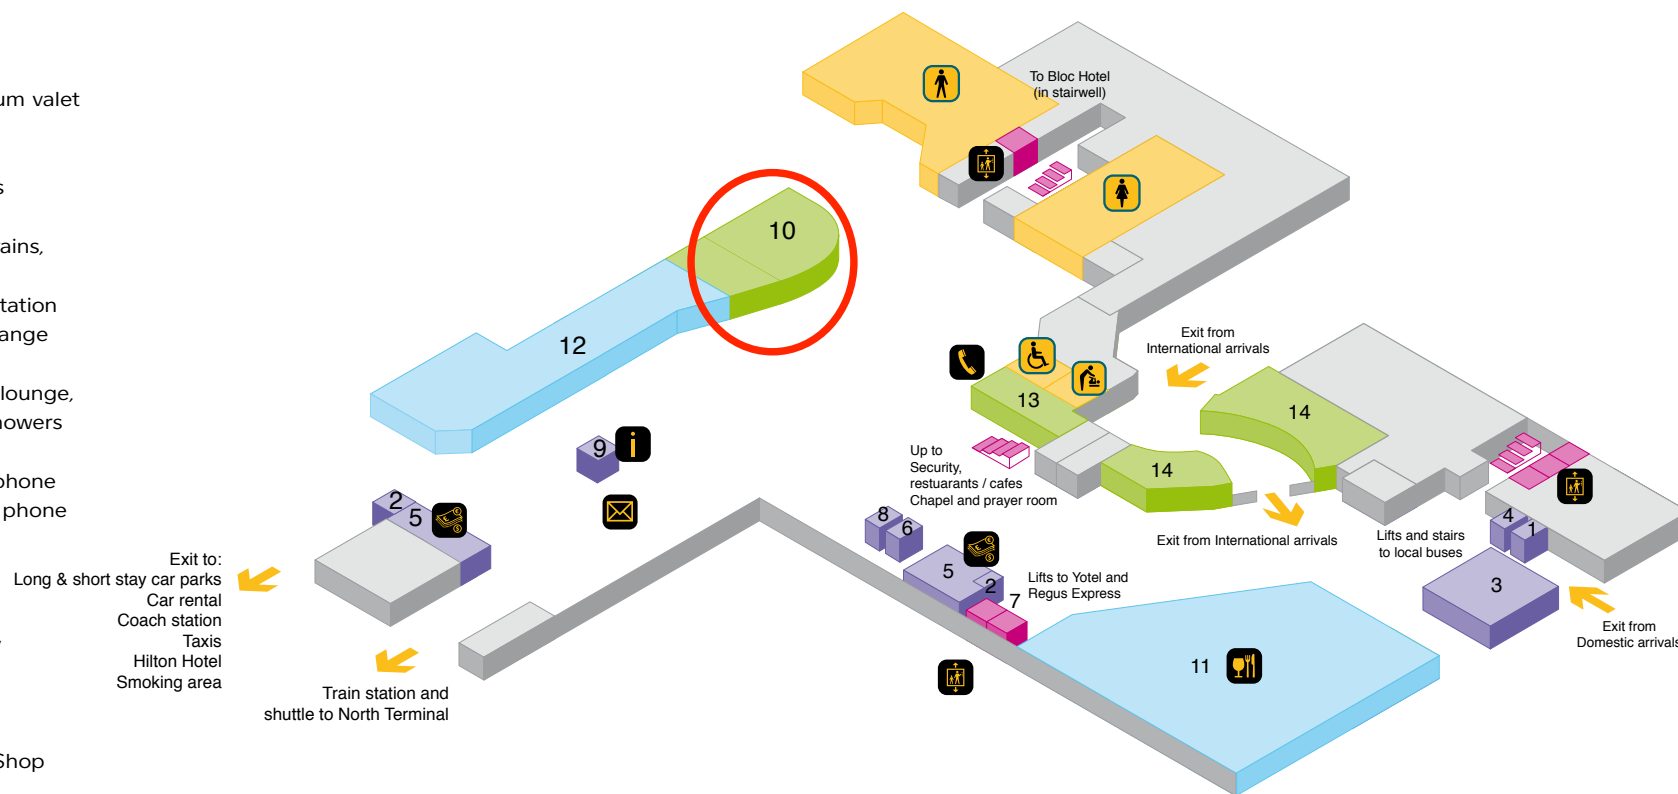

Where my driver / assistant?

South Terminal - Arrivals level 2

Lift

Amenities

- Accessible toilet
- Baby change
- Female toilet
- Male toilet

Services

- Bureau de change
- Information point / Premium valet
- Postbox
- Public telephone
- 1 AirPortr Baggage Services
- 2 Cash machines
- 3 Onward Travel Centre – Trains, easyBus, National Express
- 4 Internet kiosk & printing station
- 5 Moneycorp Bureau de Change
- 6 Premium valet
- 7 Regus Express - business lounge, meeting room facility & showers
- 8 Transport for London
- 9 UK Immigration Services phone
  Lost property information phone

Shops & Restaurants

- Restaurant / Café
- 10 Boots including pharmacy
- 11 Costa Coffee
- 12 M&S Simply Food
- 13 WHSmith
- 14 World Duty Free Arrivals Shop

Meeting as in front of Boots Pharmacy