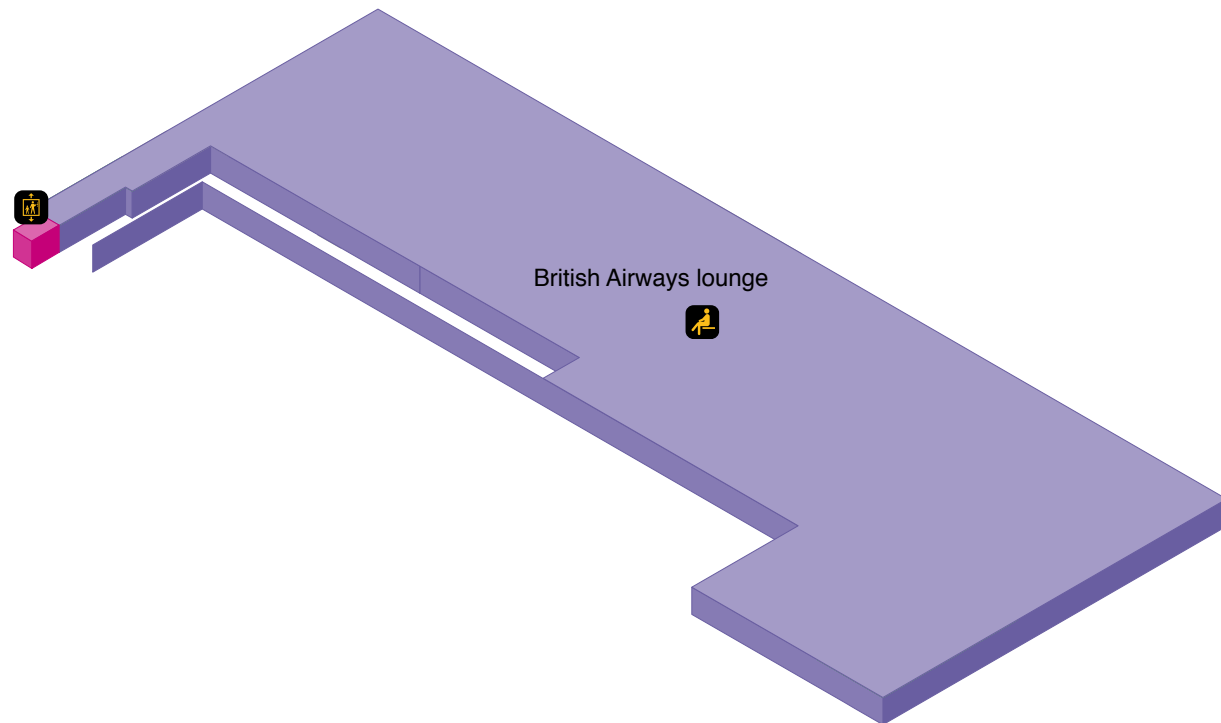

YOUR LONDON AIRPORT

Gatwick

South Terminal - Departure lounge, lower level

YOUR LONDON AIRPORT *Gatwick*

South Terminal - Departure lounge, upper level

South Terminal - Departure lounge, upper mezzanine level

 Lift

Services

 Lounge

 British Airways lounge

YOUR LONDON AIRPORT *Gatwick*

South Terminal - Check-in level 2

 Lift

Amenities