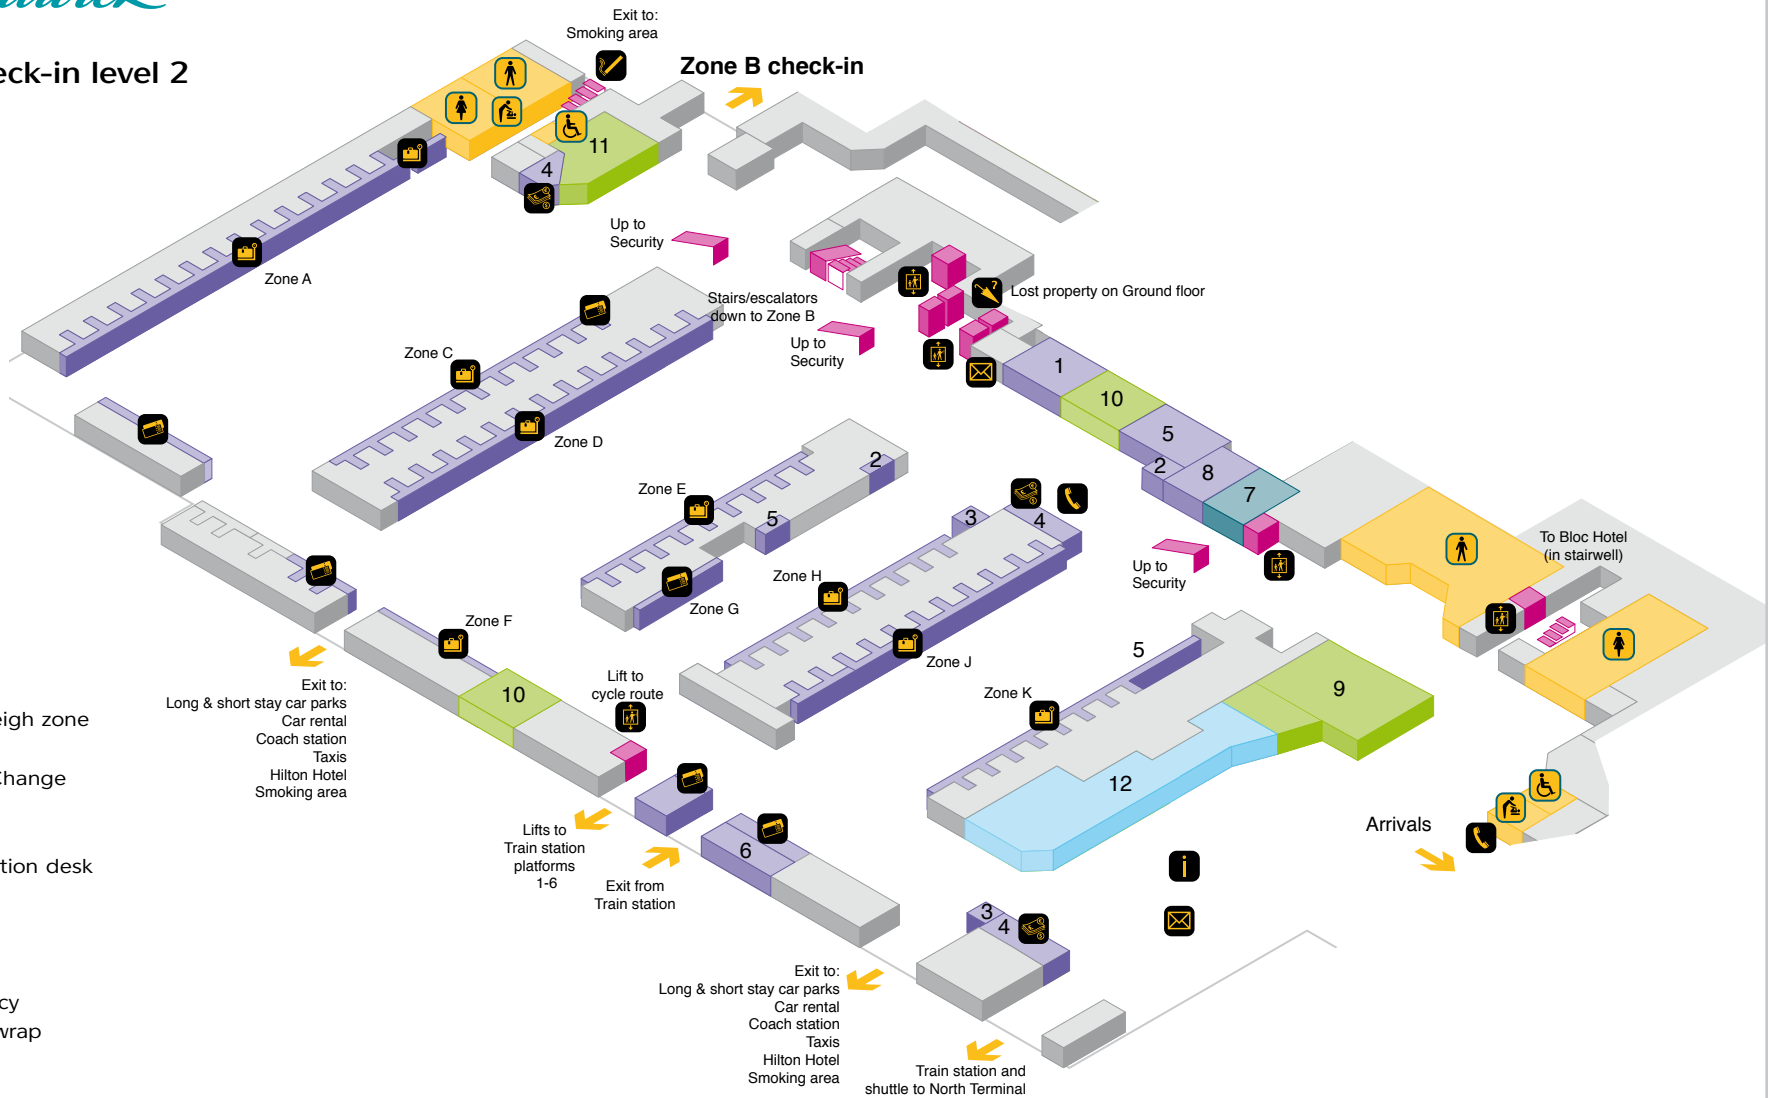

YOUR LONDON AIRPORT

Gatwick

South Terminal - Departure lounge, lower level

YOUR LONDON AIRPORT *Gatwick*

South Terminal - Departure lounge, upper level

South Terminal - Departure lounge, upper mezzanine level

 Lift

Services

 Lounge

 British Airways lounge

YOUR LONDON AIRPORT *Gatwick*

South Terminal - Check-in level 2

 Lift

Amenities

-  Accessible toilet
-  Baby change
-  Female toilet
-  Male toilet

Services

-  Bureau de change
-  Check-in
-  Information point
-  Lift
-  Lost property
-  Postbox
-  Public telephone
-  Smoking area
-  Tour operator
-  Wheelchair access
-  1 Airport Concierge
-  2 Baggage repack and weigh zone
-  3 Cash machines
-  4 Moneycorp Bureau de Change
-  5 Oversized baggage
-  6 Skybreak desk
-  7 Special assistance reception desk
-  8 VAT refund office

Shops & Restaurants

-  9 Boots including pharmacy
-  10 Excess baggage + bag wrap
-  11 London News Company
-  12 M&S Simply Food

Where my driver / assistant?

South Terminal - Arrivals level 2

 Lift

Amenities