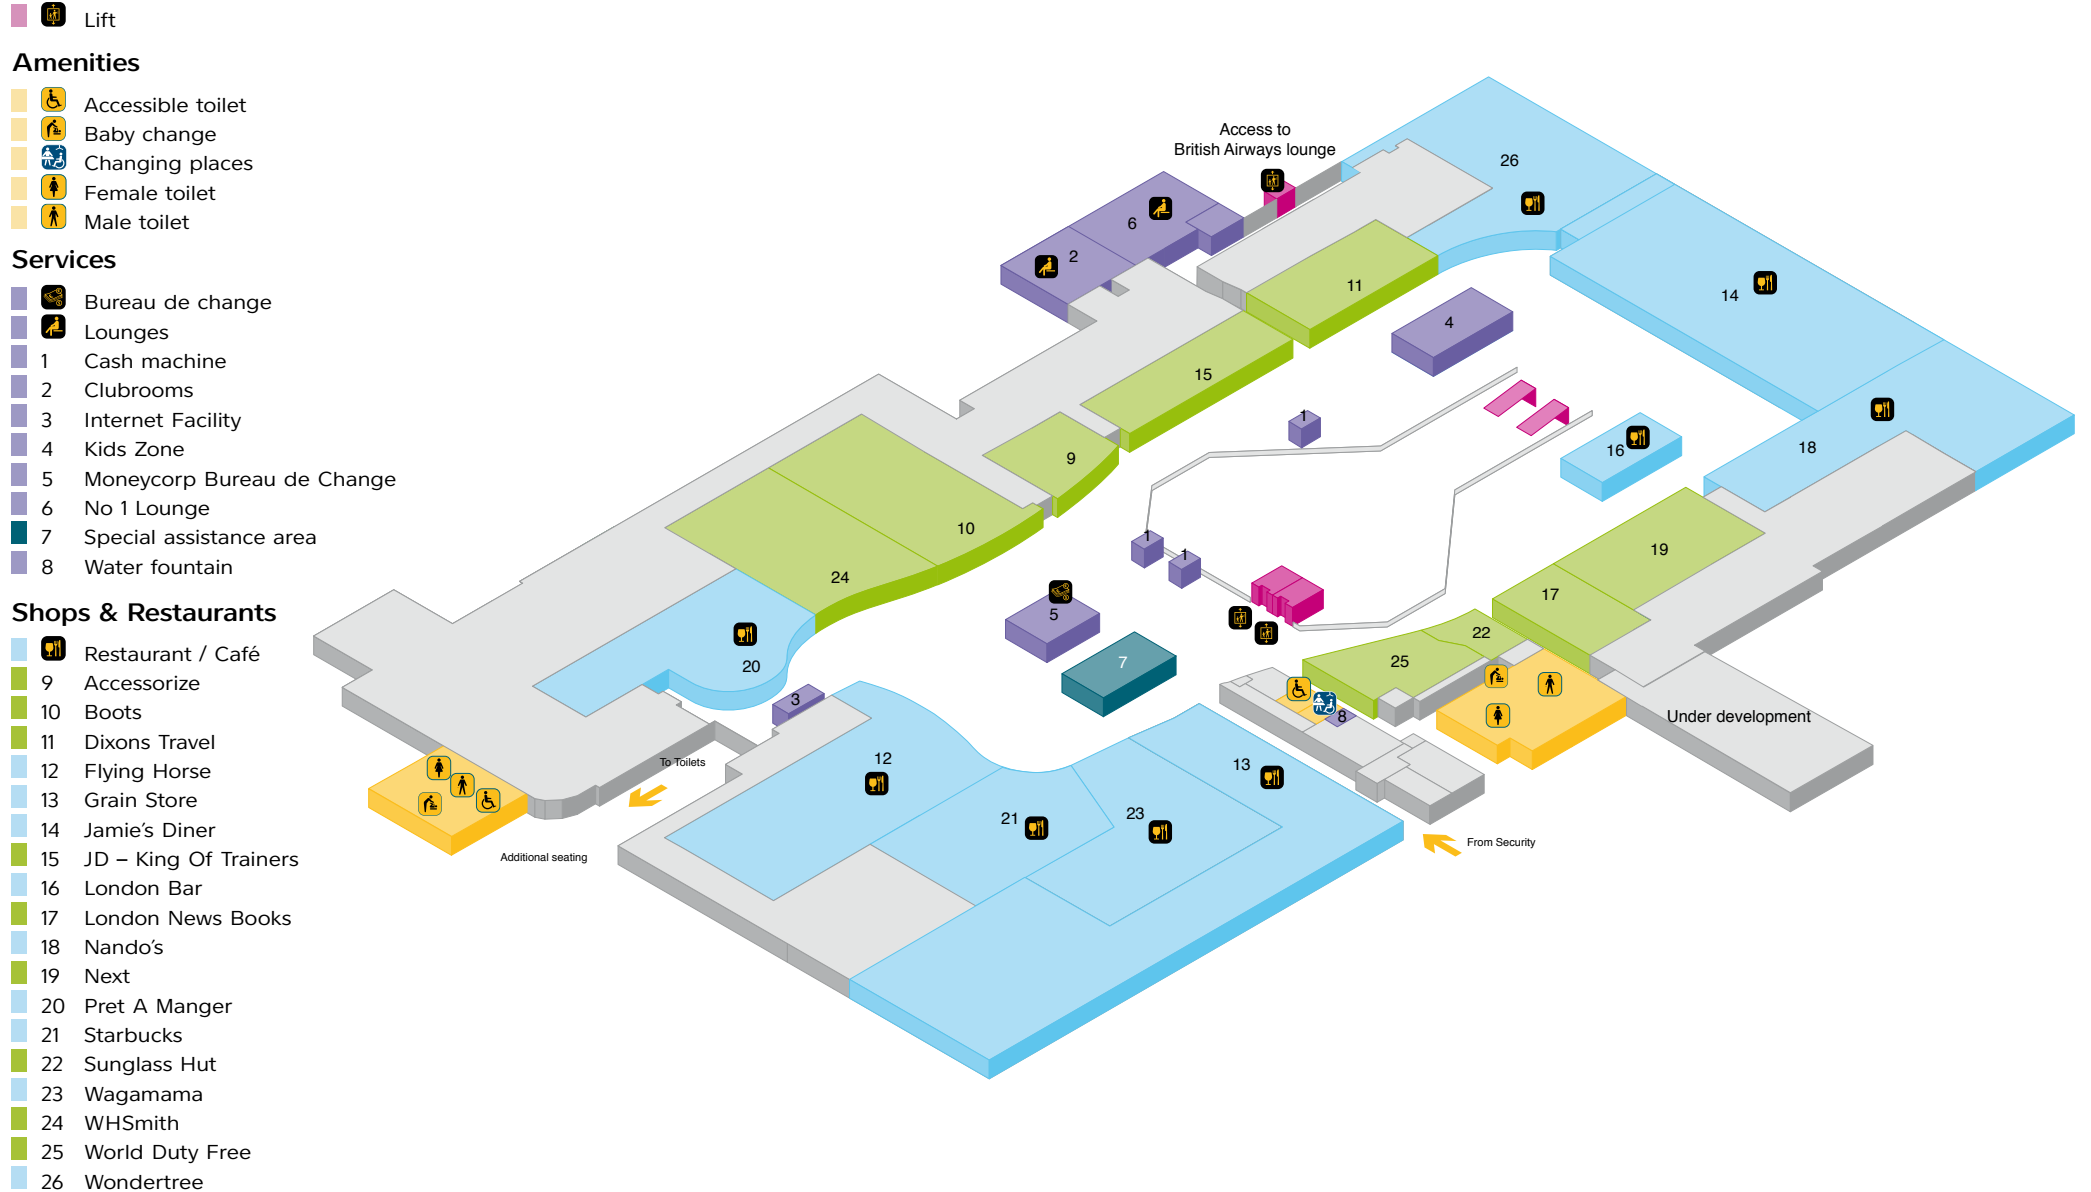

YOUR LONDON AIRPORT

Gatwick

South Terminal - Departure lounge, lower level

YOUR LONDON AIRPORT *Gatwick*

South Terminal - Departure lounge, upper level

South Terminal - Departure lounge, upper mezzanine level

 Lift

Services

 Lounge

 British Airways lounge

YOUR LONDON AIRPORT *Gatwick*

South Terminal - Check-in level 2

 Lift

Amenities

-  Accessible toilet
-  Baby change
-  Female toilet
-  Male toilet

Services

-  Bureau de change
-  Check-in
-  Information point
-  Lift
-  Lost property
-  Postbox
-  Public telephone
-  Smoking area
-  Tour operator
-  Wheelchair access
-  1 Airport Concierge
-  2 Baggage repack and weigh zone
-  3 Cash machines
-  4 Moneycorp Bureau de Change
-  5 Oversized baggage
-  6 Skybreak desk
-  7 Special assistance reception desk
-  8 VAT refund office

Shops & Restaurants

-  9 Boots including pharmacy
-  10 Excess baggage + bag wrap
-  11 London News Company
-  12 M&S Simply Food

Where my driver / assistant?

South Terminal - Arrivals level 2

 Lift

Amenities