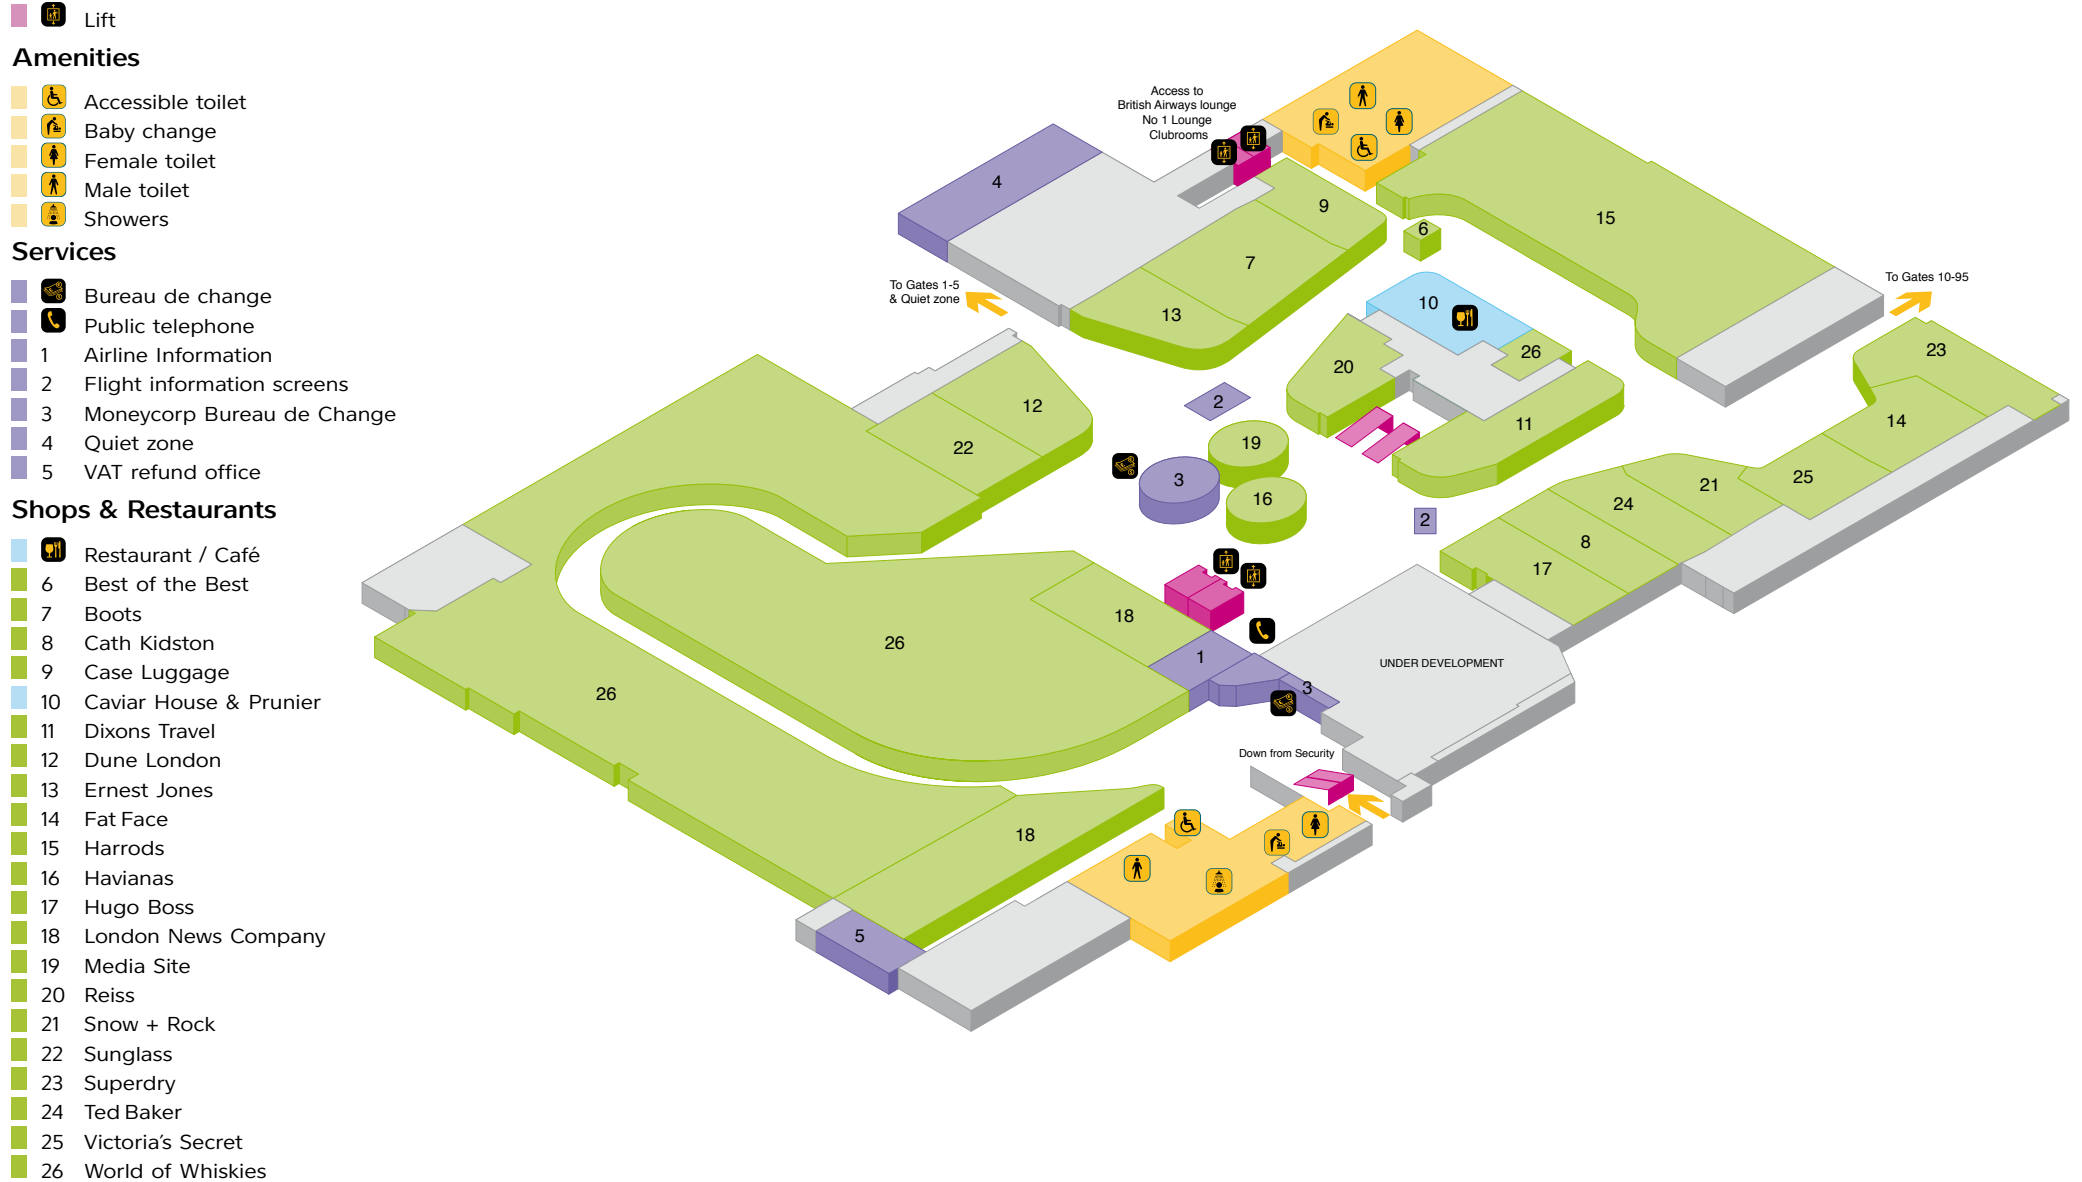

YOUR LONDON AIRPORT

Gatwick

South Terminal - Departure lounge, lower level

YOUR LONDON AIRPORT *Gatwick*

South Terminal - Departure lounge, upper level

South Terminal - Departure lounge, upper mezzanine level

 Lift

Services

 Lounge

 British Airways lounge

YOUR LONDON AIRPORT *Gatwick*

South Terminal - Check-in level 2

 Lift

Amenities

-  Accessible toilet
-  Baby change
-  Female toilet
-  Male toilet

Services

-  Bureau de change
-  Check-in
-  Information point
-  Lift
-  Lost property
-  Postbox
-  Public telephone
-  Smoking area
-  Tour operator
-  Wheelchair access
-  1 Airport Concierge
-  2 Baggage repack and weigh zone
-  3 Cash machines
-  4 Moneycorp Bureau de Change
-  5 Oversized baggage
-  6 Skybreak desk
-  7 Special assistance reception desk
-  8 VAT refund office

Shops & Restaurants

-  9 Boots including pharmacy
-  10 Excess baggage + bag wrap
-  11 London News Company
-  12 M&S Simply Food

Where my driver / assistant?

South Terminal - Arrivals level 2

 Lift

Amenities