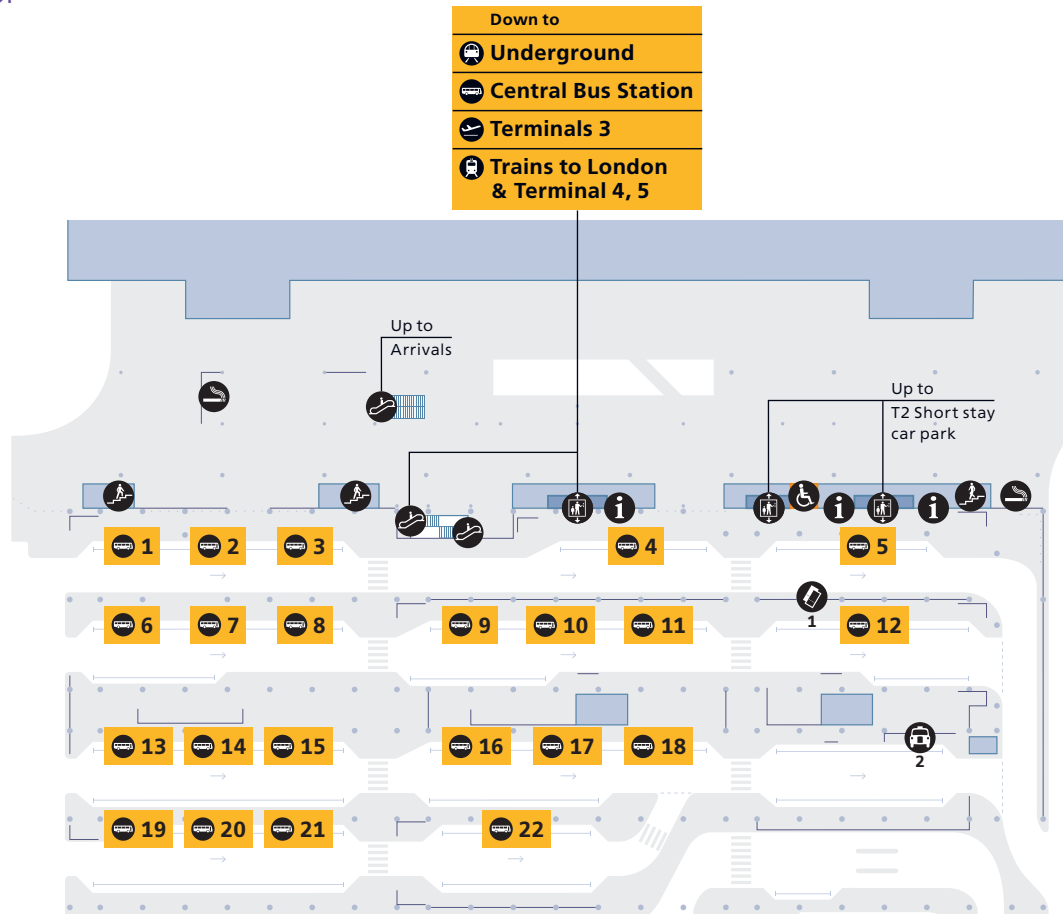

Terminal 2

Arrivals (onward travel)

Ground floor

Services

Accessible toilet	Help point	Taxi rank	2
Bus stop	Lift	Ticket sales	Hotel Hoppa
Escalator	Smoking area	Hotel Hoppa	1
	Stairs		

Free Wi-Fi is available throughout the terminal. Network name: _Heathrow Wi-Fi

Bus and coach stop allocation

Hotel by bus	12	Car rental (off airport)	22
Hotel Hoppa	9-11	Dollar, Thrifty, Sixt	
Staff buses	1-3	Car rental (on airport)	6-8
Airline crew	16-18	Avis, Budget, Europcar, National, Alamo, Enterprise, Hertz	
Group travel	13-15	Car parking (off airport)	19-21
		NCP Flight Path, Purple Parking, Purple Parking Business, Reeds	
		Car parking (on airport)	4-5
		Business, Business plus, Long stay, Help bus	

Contents

Heathrow Airport overview	1
Check-in	2
Departures	
Level 5 (Check-in level)	3
Level 4 (Gates A1-A26)	4
Terminal 2B (Gates B28-B49)	5
Arrivals	
Arrivals	6
Onward travel	7