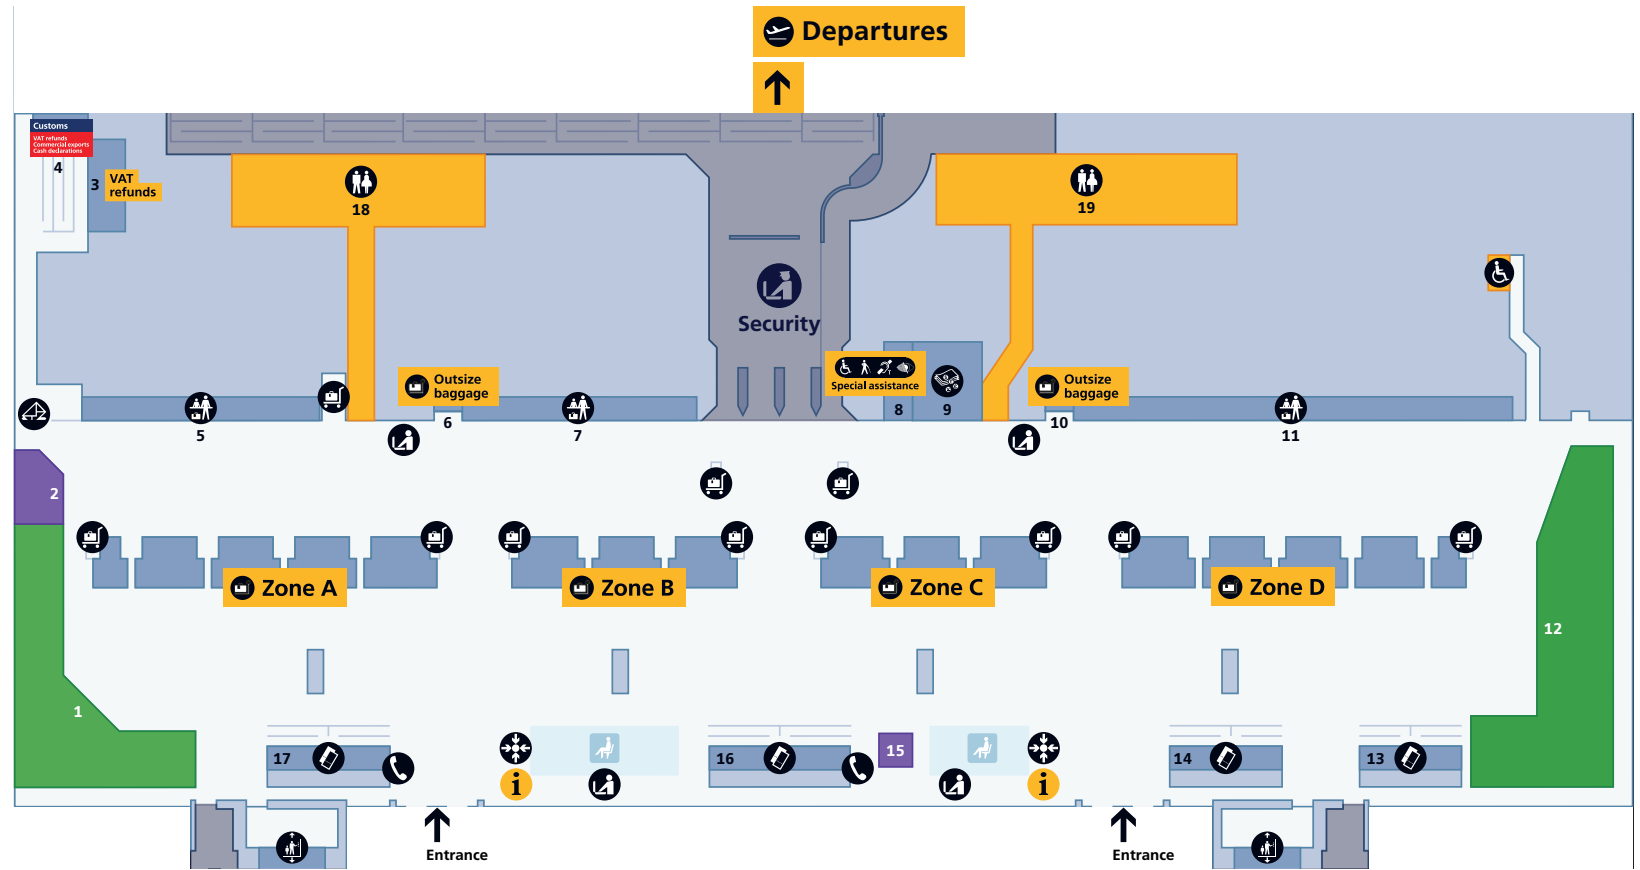

Terminal 2

Check-in Level 5

Shopping	
Excess Baggage Company	2
TBC	15

Food and drink	
Cafés	
Costa Coffee	1
Bars and restaurants	
The Flying Chariot by JD Wetherspoon	12

Services	
Airline ticket desk	13–14, 16–17
Bag wrap	15
Bureau de change	
Travelex	9
Check-in	
Customs cash declarations	4
Customs commercial exports	4
Information	
Meeting point	
Outsize Baggage	6, 10
Postbox	
Free Wi-Fi is available throughout the terminal. Network name: _Heathrow Wi-Fi	
Premium check-in	5, 7, 11
Repack area	
Seating	
Special assistance	8
Telephone	
Toilets	
Accessible toilet	All
Baby care	18, 19
Trolleys	
VAT refunds managed by Travelex	3

Ticket desks			
Aegean Airlines	14	Ethiopian Airlines	13
Aer Lingus	16	EVA Air	17
Air Canada	17	LOT Polish Airlines	16
Air China	17	Lufthansa	16
Air New Zealand	14	SAS – Scandinavian Airlines	14
ANA	14	Singapore Airlines	17
Asiana Airlines	14	South African Airways	14
Austrian	16	Swiss International Air lines	16
Avianca	13	TAP Portugal	14
Brussels Airlines	16	Thai Airways	17
Croatia Airlines	16	Turkish Airlines	17
Egypt Air	13	United Airlines	13

Contents

Heathrow Airport overview	1
Check-in	2
Departures	
Level 5 (Check-in level)	3
Level 4 (Gates A1–A26)	4
Terminal 2B (Gates B28–B49)	5
Arrivals	
Arrivals	6
Onward travel	7