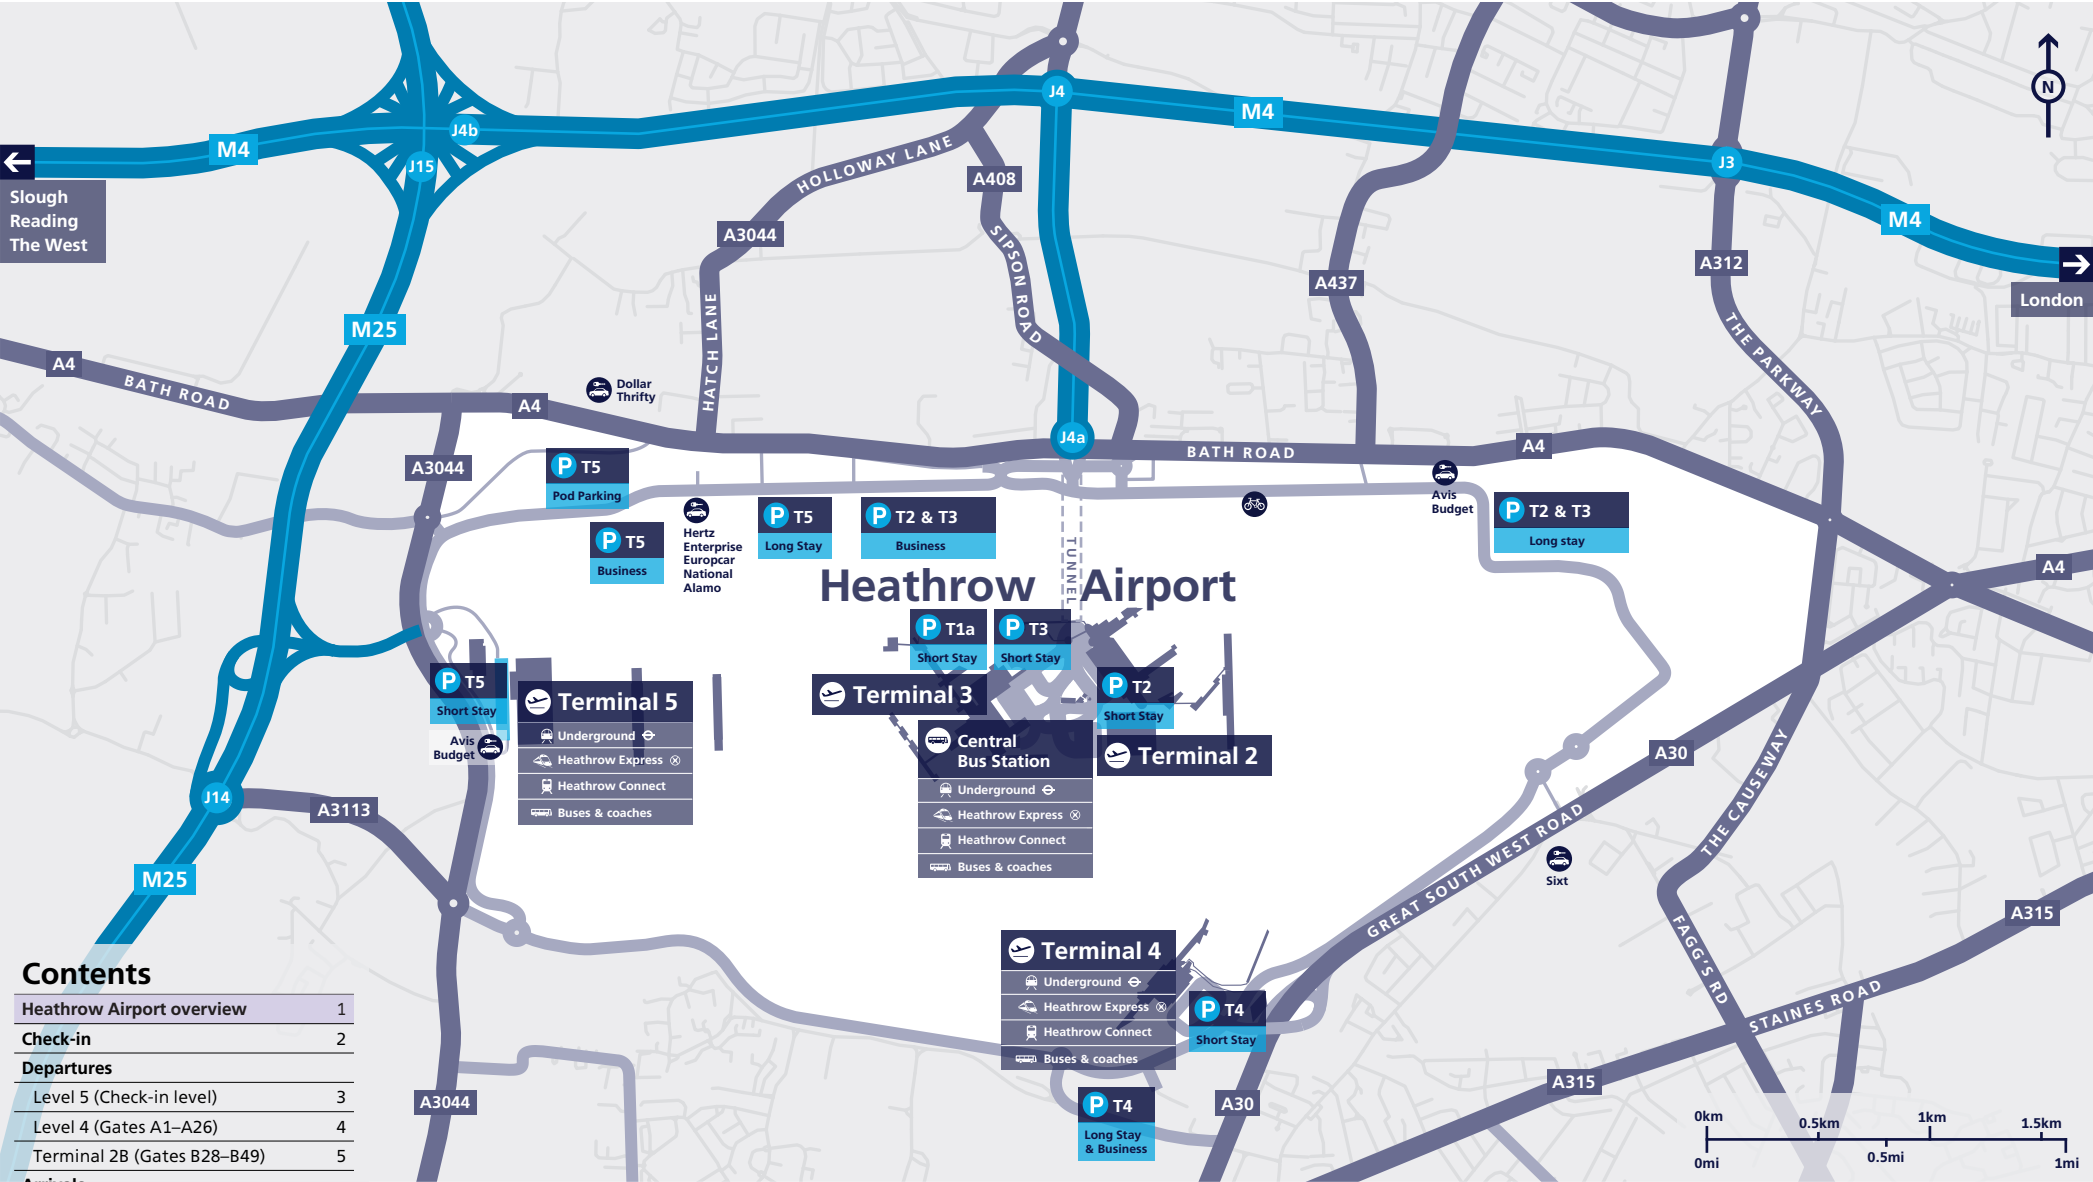

# Heathrow Airport

### Contents

Heathrow Airport overview	1
Check-in	2
<b>Departures</b>	
Level 5 (Check-in level)	3
Level 4 (Gates A1–A26)	4
Terminal 2B (Gates B28–B49)	5
<b>Arrivals</b>	
Arrivals	6
Onward travel	7

# Terminal 2