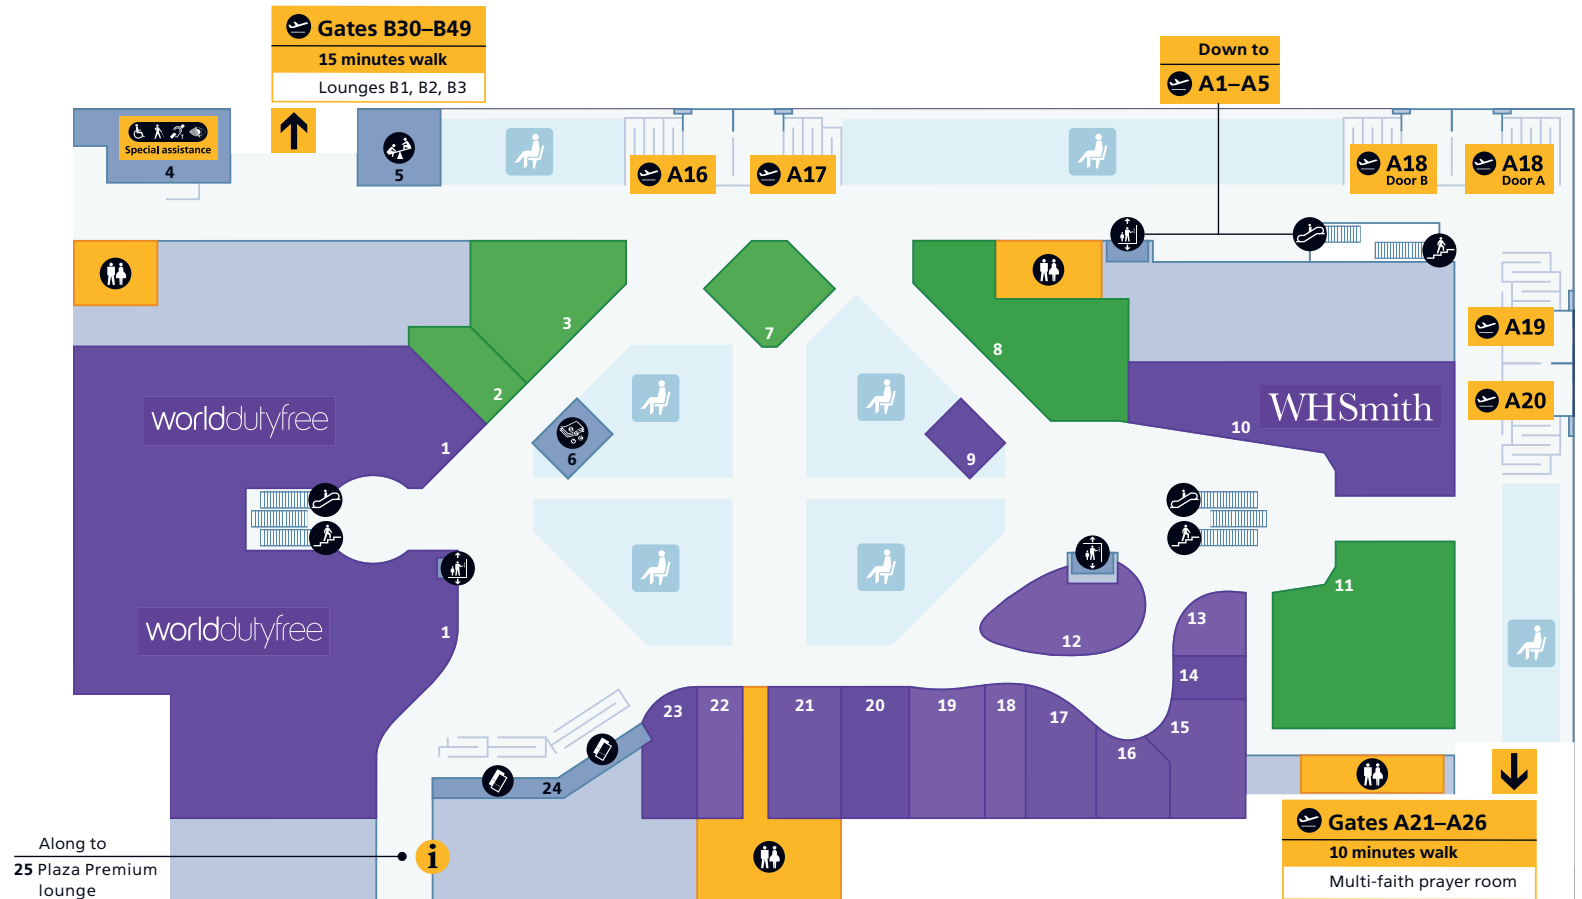

## Departures

Level 5 (Check-in level)

Shopping	
Boots +	20
Case	22
Cath Kidston	3
Dixons Travel	6
Hamleys	10
John Lewis	4
Sunglass Hut	1
Ted Baker	2
Thomas Pink	23
WHSmith	11
World Duty Free	21

Food and drink	
Cafés	
EAT.	5
Bars and restaurants	
Krispy Kreme	19
London's Pride by Fuller's	18
The Gorgeous Kitchen	15
The Perfectionists' Café	13
Wondertree	12
YO! Sushi	14

### Contents

Heathrow Airport overview	1
Check-in	2
Departures	
Level 5 (Check-in level)	3
Level 4 (Gates A1-A26)	4
Terminal 2B (Gates B28-B49)	5
Arrivals	
Arrivals	6
Onward travel	7

## Departures

Level 4 (Gates A1–A26)

Shopping			
Bottega Veneta	19	Kurt Geiger	15
Burberry	21	Michael Kors	14
Bvlgari	18	Mulberry	22
Gucci	20	Paul Smith	17
Harrods	23	Rolex	9
Harrods	12	Smythson	13
Fine Watch Room		WHSmith	10
Hugo Boss	16	World Duty Free	1

## Arrivals (onward travel)

Ground floor

- Down to
- Underground
- Central Bus Station
- Terminals 3
- Trains to London & Terminal 4, 5

Up to Arrivals

Up to T2 Short stay car park