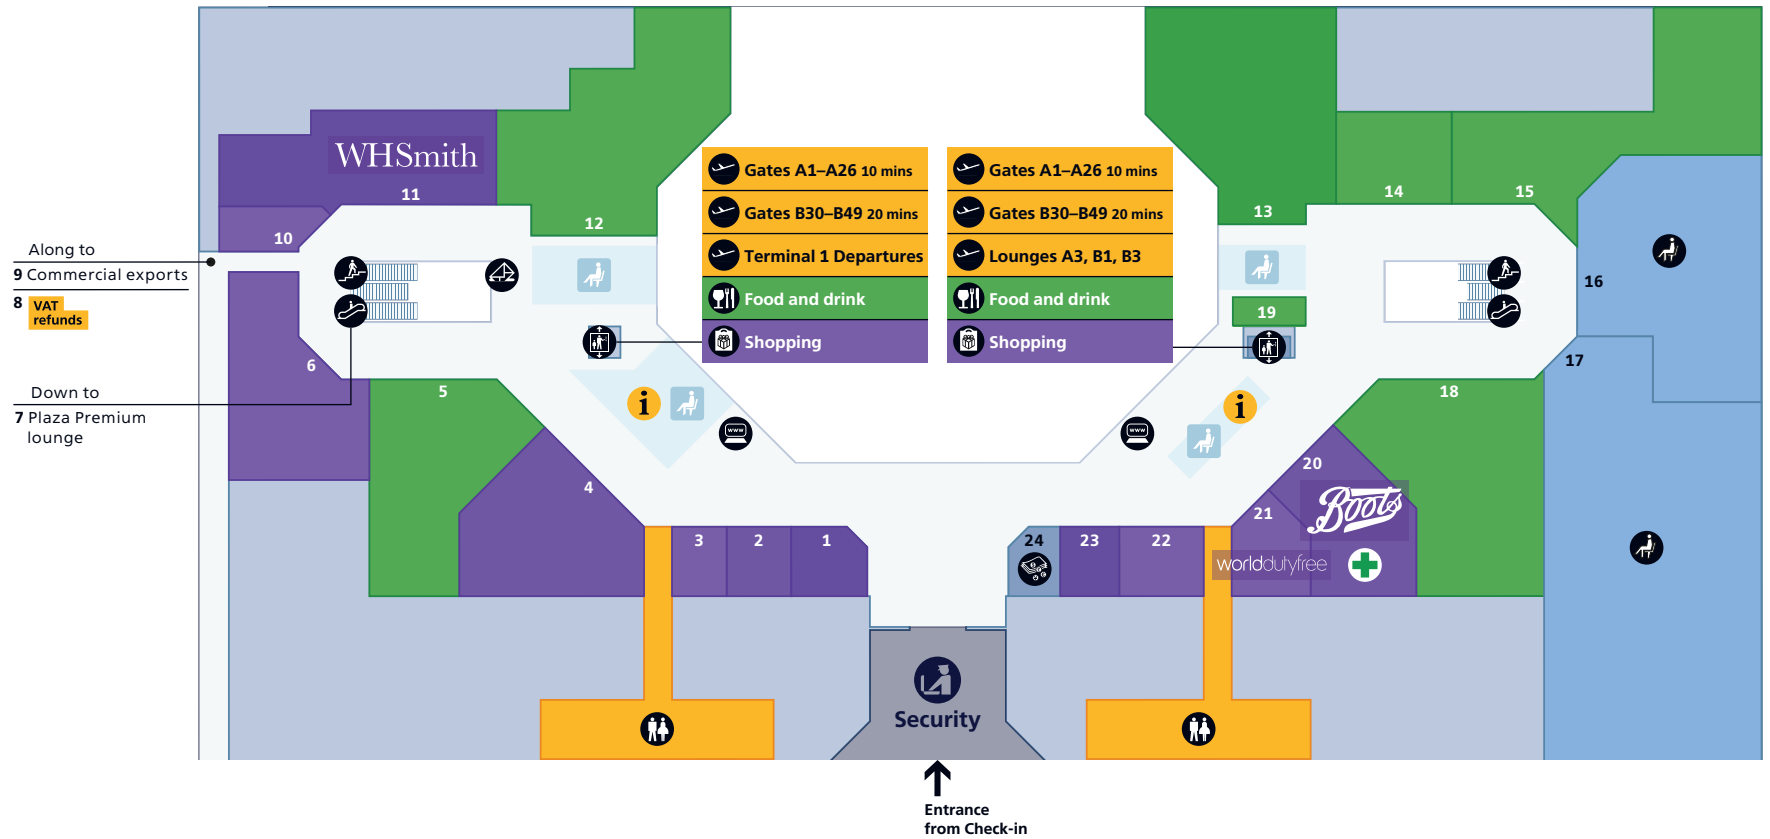

Ticket desks			
Aegean Airlines	14	Ethiopian Airlines	13
Aer Lingus	16	EVA Air	17
Air Canada	17	LOT Polish Airlines	16
Air China	17	Lufthansa	16
Air New Zealand	14	SAS – Scandinavian Airlines	14
ANA	14	Singapore Airlines	17
Asiana Airlines	14	South African Airways	14
Austrian	16	Swiss International Air lines	16
Avianca	13	TAP Portugal	14
Brussels Airlines	16	Thai Airways	17
Croatia Airlines	16	Turkish Airlines	17
Egypt Air	13	United Airlines	13

### Contents

Heathrow Airport overview	1
Check-in	2
<b>Departures</b>	
Level 5 (Check-in level)	3
Level 4 (Gates A1–A26)	4
Terminal 2B (Gates B28–B49)	5
<b>Arrivals</b>	
Arrivals	6
Onward travel	7

## Departures

Level 5 (Check-in level)

Shopping	
Boots +	20
Case	22
Cath Kidston	3
Dixons Travel	6
Hamleys	10
John Lewis	4
Sunglass Hut	1
Ted Baker	2
Thomas Pink	23
WHSmith	11
World Duty Free	21

Food and drink	
<b>Cafés</b>	
EAT.	5
<b>Bars and restaurants</b>	
Krispy Kreme	19
London's Pride by Fuller's	18
The Gorgeous Kitchen	15
The Perfectionists' Café	13
Wondertree	12
YO! Sushi	14

## Departures

Level 4 (Gates A1–A26)

Shopping			
Bottega Veneta	19	Kurt Geiger	15
Burberry	21	Michael Kors	14
Bvlgari	18	Mulberry	22
Gucci	20	Paul Smith	17
Harrods	23	Rolex	9
Harrods	12	Smythson	13
Fine Watch Room		WHSmith	10
Hugo Boss	16	World Duty Free	1