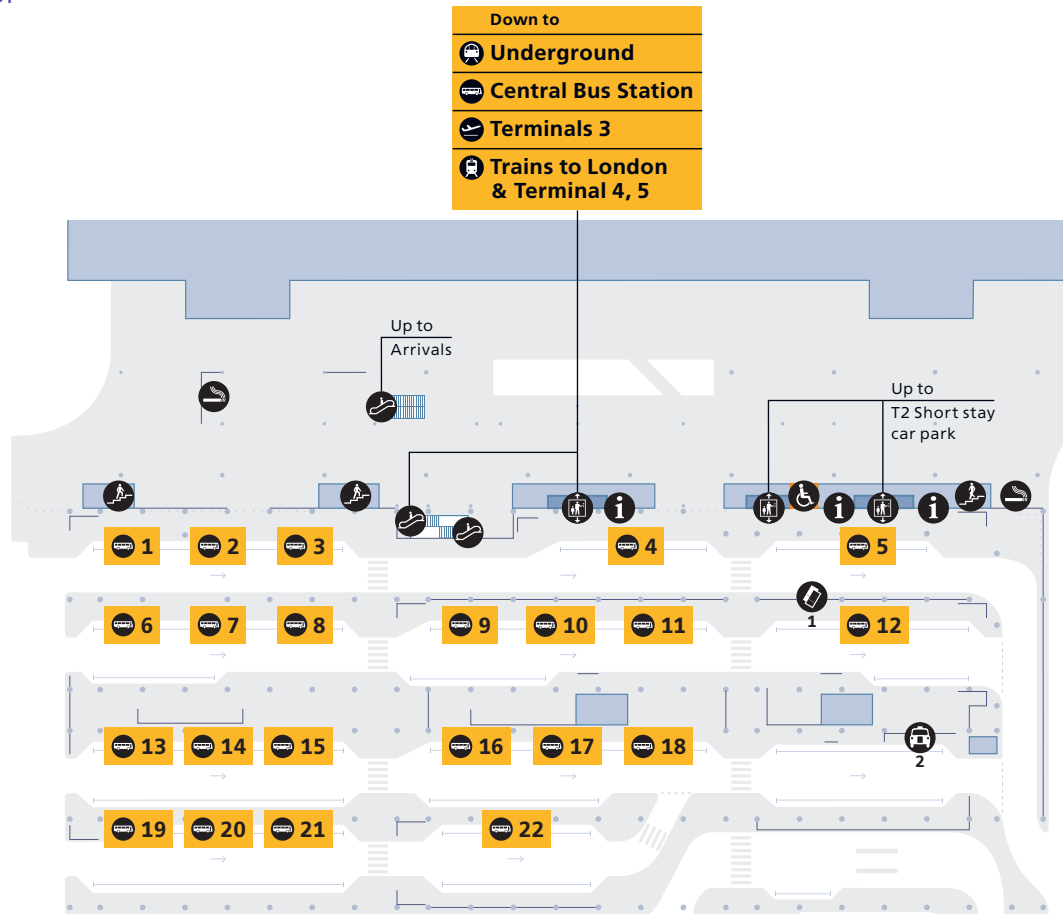

### Contents

Heathrow Airport overview	1
Check-in	2
Departures	
Level 5 (Check-in level)	3
Level 4 (Gates A1–A26)	4
Terminal 2B (Gates B28–B49)	5
Arrivals	
Arrivals	6
Onward travel	7

Shopping	
Boots +	2
Excess Baggage Company	4
SIM Local	9
WHSmith	3
We Know London	6
World Duty Free	13

Food and drink	
Caffè Nero	1, 17
M&S Simply Food	16

Services		
Airline lounge		
Arrivals lounge	14	
Plaza Premium lounge	15	
Airport Information	5, 8	
Baggage enquiries	21, 23, 24	
Baggage reclaim		
Bureau de change		
Travelex	20, 22	
Car rental desk	11	
Cash machine		
Escalator		
Help point		
Internet facility		
Lift		
Meeting point		
Pharmacy	2	
Seating		
Stairs		
Telephone		
Ticket sales		
Heathrow Express	12, 19	
Hotel by Bus	7	
National Express	10	
Toilets		
Accessible toilet	All	
Baby care	26–29	
Drinking fountain	27–29	

Free Wi-Fi is available throughout the terminal. Network name: Heathrow Wi-Fi

## Arrivals (onward travel)

Ground floor

- Down to
- Underground
- Central Bus Station
- Terminals 3
- Trains to London & Terminal 4, 5

Up to Arrivals

Up to T2 Short stay car park