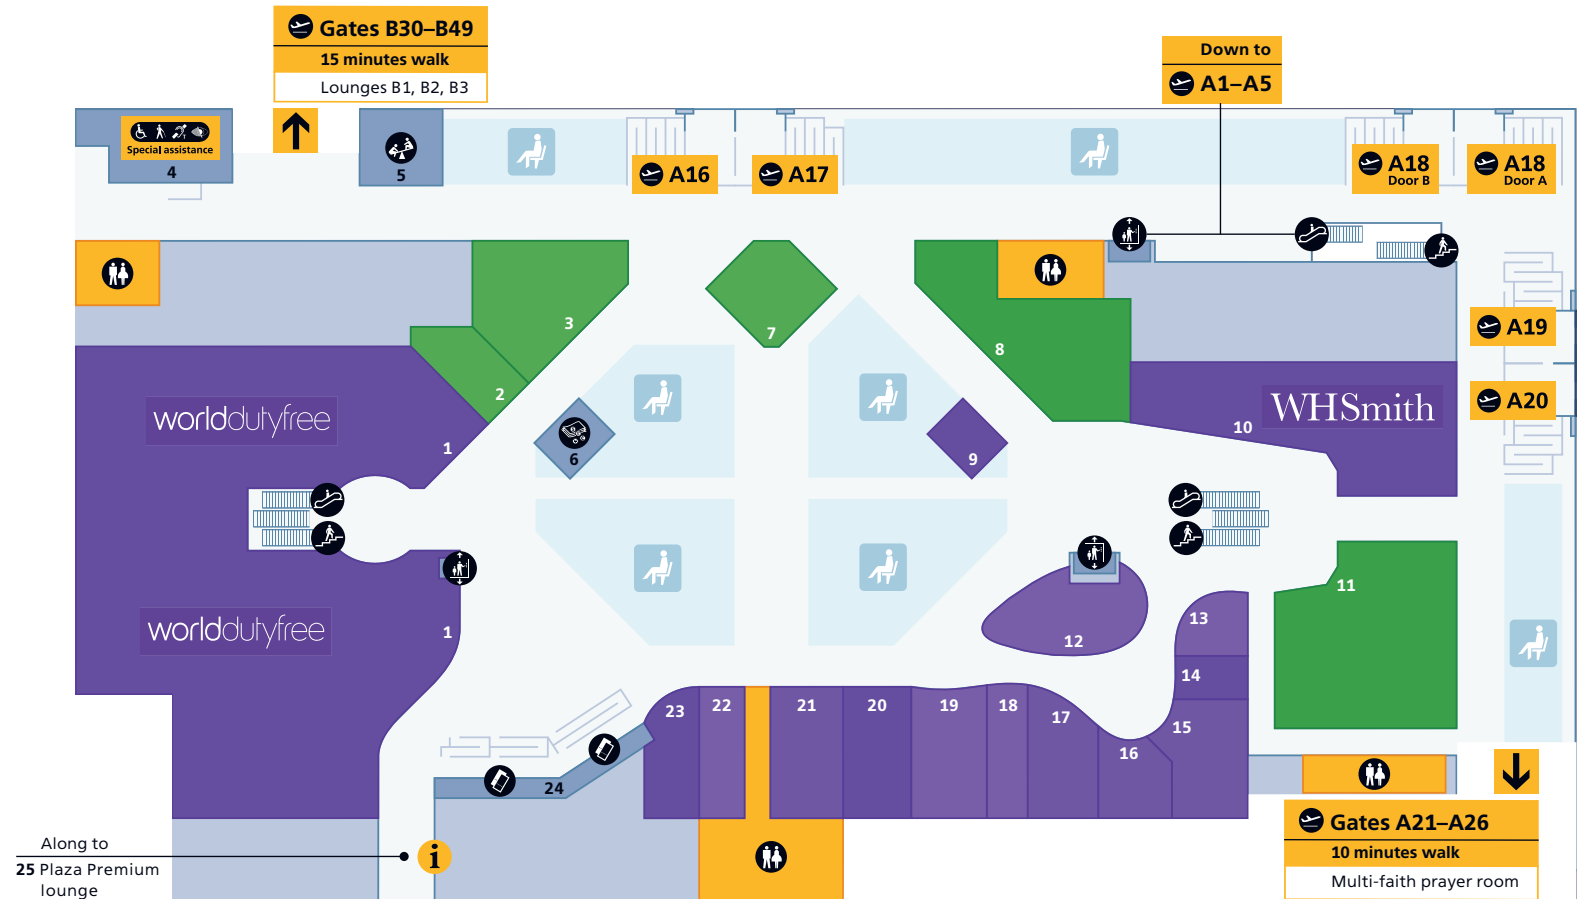

## Departures

Level 5 (Check-in level)

Shopping	
Boots +	20
Case	22
Cath Kidston	3
Dixons Travel	6
Hamleys	10
John Lewis	4
Sunglass Hut	1
Ted Baker	2
Thomas Pink	23
WHSmith	11
World Duty Free	21

Food and drink	
<b>Cafés</b>	
EAT.	5
<b>Bars and restaurants</b>	
Krispy Kreme	19
London's Pride by Fuller's	18
The Gorgeous Kitchen	15
The Perfectionists' Café	13
Wondertree	12
YO! Sushi	14

### Contents

Heathrow Airport overview	1
Check-in	2
<b>Departures</b>	
Level 5 (Check-in level)	3
Level 4 (Gates A1-A26)	4
Terminal 2B (Gates B28-B49)	5
<b>Arrivals</b>	
Arrivals	6
Onward travel	7

## Departures

Level 4 (Gates A1–A26)

Shopping			
Bottega Veneta	19	Kurt Geiger	15
Burberry	21	Michael Kors	14
Bvlgari	18	Mulberry	22
Gucci	20	Paul Smith	17
Harrods	23	Rolex	9
Harrods	12	Smythson	13
Fine Watch Room		WHSmith	10
Hugo Boss	16	World Duty Free	1

Food and drink			
Cafés		Bars & restaurants	
Ca'puccino	8	Caviar House & Prunier Seafood Bar	7
Caviar House & Prunier	2	La Salle	11
		Leon	3

Services			
Airline lounges		Airline service desk	24
Lounge A3	25	Bureau de change	
Lounge B1	near Gate B46	Travellex	6
Lounge B2	near Gate B44	Escalator	
Lounge B3	near Gate B44	Information	
Plaza Premium lounge		Lift	
United Global First lounge		Multi-faith prayer room	
Singapore Airlines SilverKris lounge		Play area	5
Air Canada Maple Leaf lounge		Seating	
Free Wi-Fi is available throughout the terminal. Network name: _Heathrow Wi-Fi		Special assistance	4
		Stairs	
		Ticket sales	24
		Toilets	
		Accessible toilet	All
		Baby care	All
		Drinking fountain	All