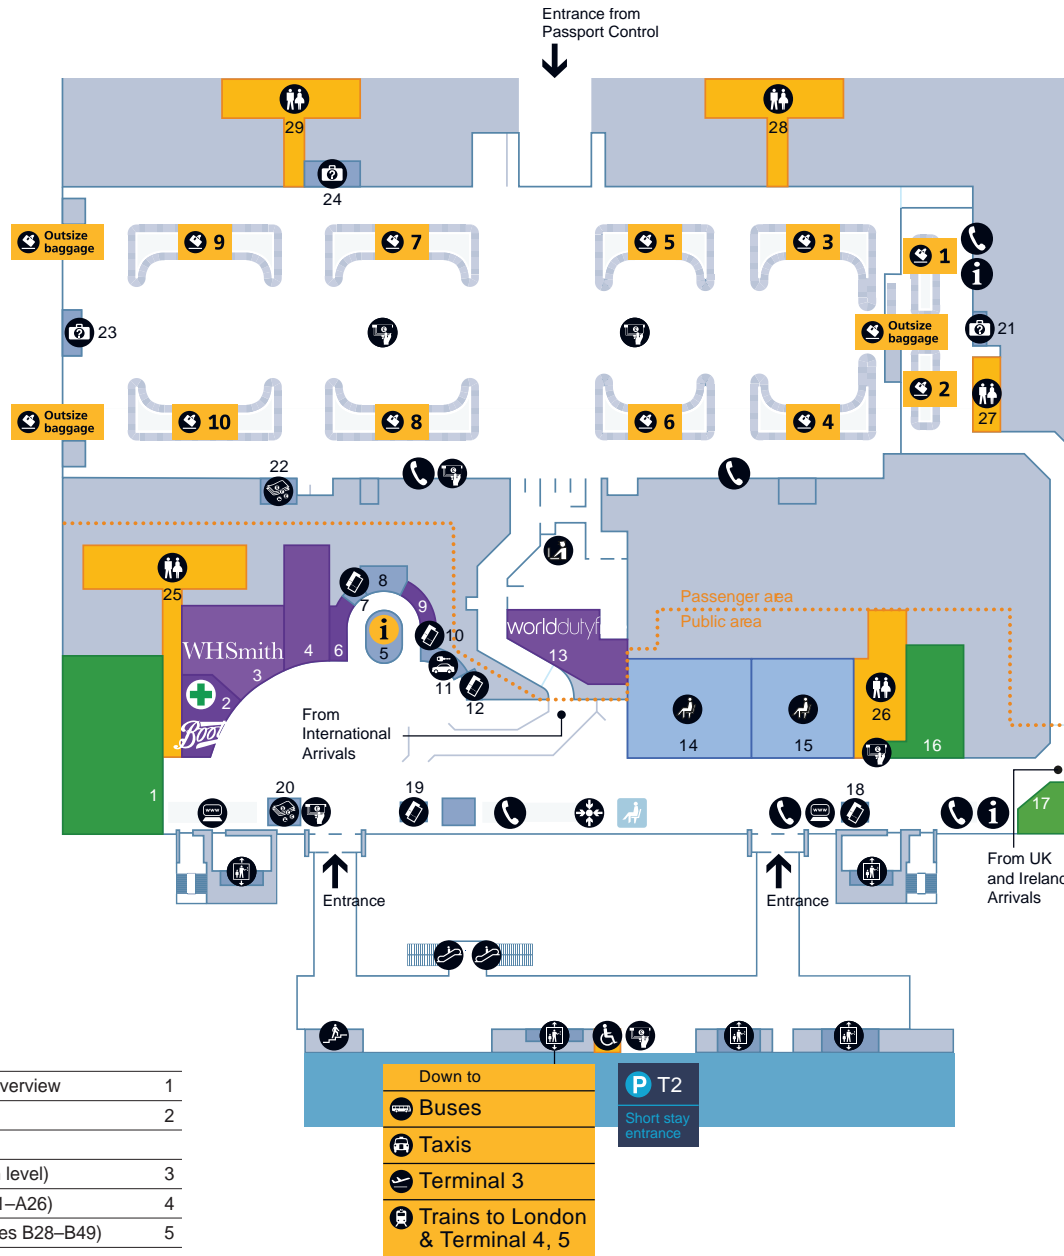

Terminal 2

Arrivals Level 1

Contents

Heathrow Airport overview	1
Check-in	2
Departures	
Level 5 (Check-in level)	3
Level 4 (Gates A1–A26)	4
Terminal 2B (Gates B28–B49)	5
Arrivals	
Arrivals	6
Onward travel	7

Shopping	
Boots +	2
Excess Baggage Company	4
SIM Local	9
WHSmith	3
We Know London	6
World Duty Free	13

Food and drink	
Caffè Nero	1, 17
M&S Simply Food	16

Services		
Airline lounge		
Arrivals lounge	14	
Plaza Premium lounge	15	
Airport Information	5, 8	
Baggage enquiries	21, 23, 24	
Baggage reclaim		
Bureau de change		
Travelex	20, 22	
Car rental desk	11	
Cash machine		
Escalator		
Help point		
Internet facility		
Lift		
Meeting point		
Pharmacy	2	
Seating		
Stairs		
Telephone		
Ticket sales		
Heathrow Express	12, 19	
Hotel by Bus	7	
National Express	10	
Toilets		
Accessible toilet	All	
Baby care	26–29	
Drinking fountain	27–29	

Free Wi-Fi is available throughout the terminal. Network name: Heathrow Wi-Fi