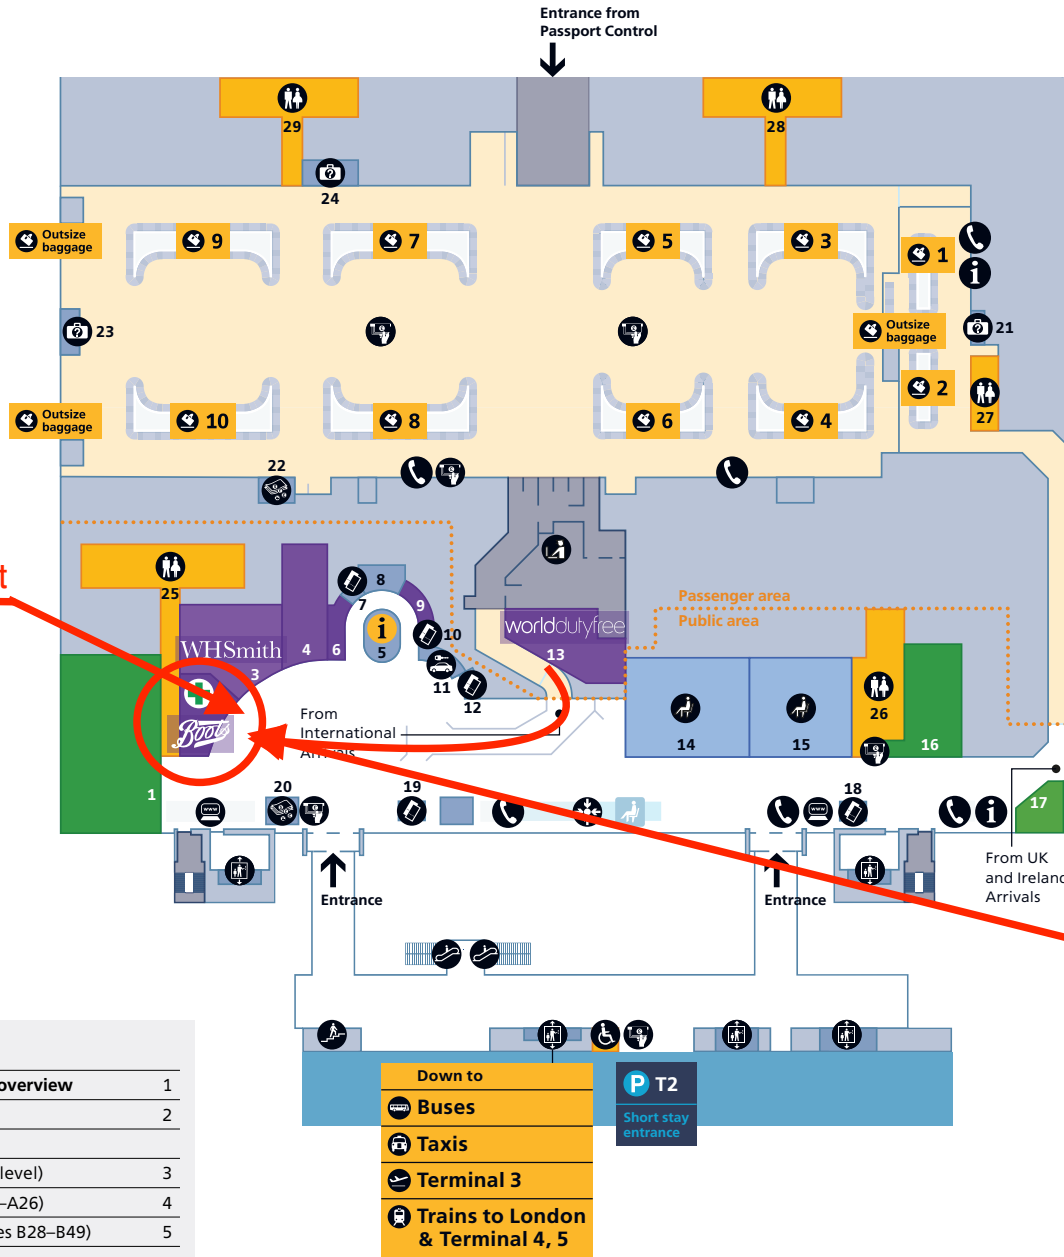

Terminal 2

Arrivals Level 1

Meeting point

Shopping	
Boots +	2
Excess Baggage Company	4
SIM Local	9
WHSmith	3
We Know London	6
World Duty Free	13

Food and drink	
Caffè Nero	1, 17
M&S Simply Food	16

Services		
Airline lounge		
Arrivals lounge	14	
Plaza Premium lounge	15	
Airport Information	5, 8	
Baggage enquiries	21, 23, 24	
Baggage reclaim		
Bureau de change		
Travelex	20, 22	
Car rental desk	11	
Cash machine		
Escalator		
Help point		
Internet facility		
Lift		
Meeting point		
Pharmacy	2	
Seating		
Stairs		
Telephone		
Ticket sales		
Heathrow Express	12, 19	
Hotel by Bus	7	
National Express	10	
Toilets		
Accessible toilet	All	
Baby care	26-29	
Drinking fountain	27-29	

Free Wi-Fi is available throughout the terminal. Network name: _Heathrow Wi-Fi

Where my driver / assistant?
in front of Boots Pharmacy

Contents

Heathrow Airport overview	1
Check-in	2
Departures	
Level 5 (Check-in level)	3
Level 4 (Gates A1-A26)	4
Terminal 2B (Gates B28-B49)	5
Arrivals	
Arrivals	6
Onward travel	7