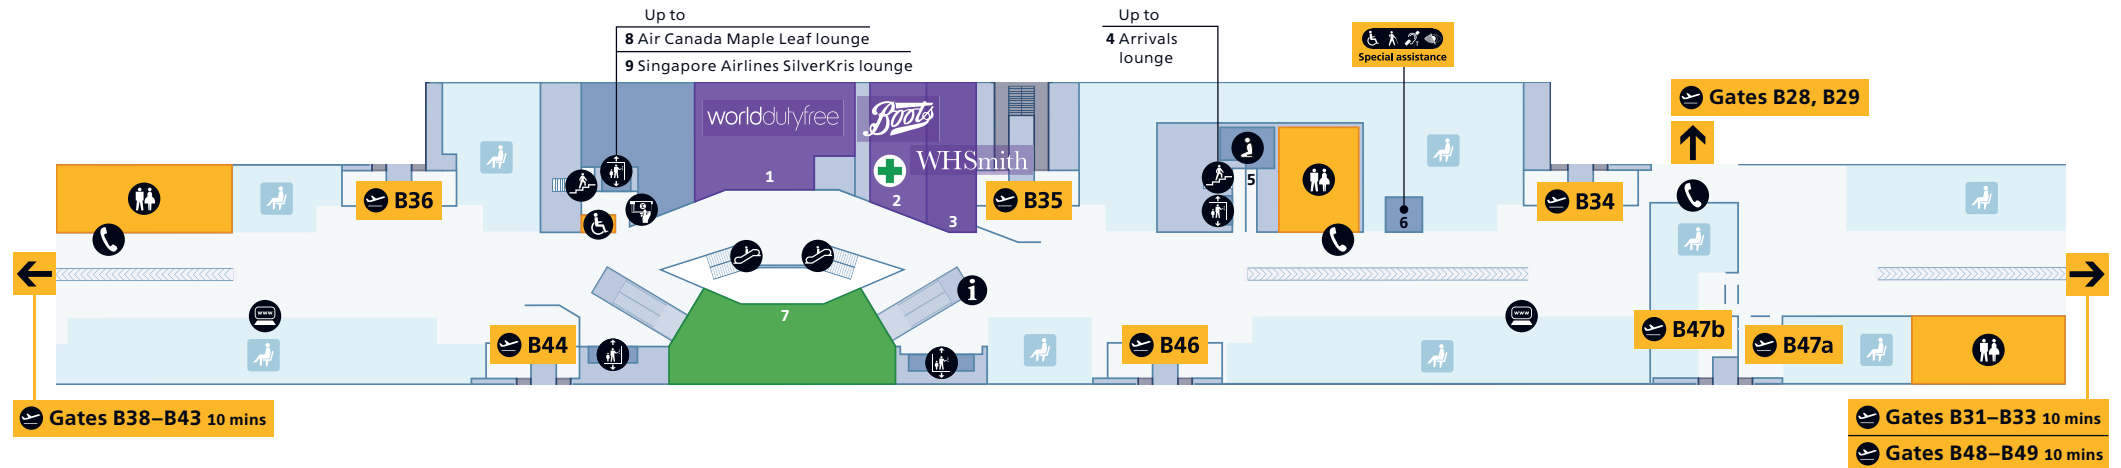

Terminal 2

Departures

Terminal 2B (Gates B31–B49)

Shopping	
Boots +	2
WHSmith	3
World Duty Free	1

Food and drink	
Caffè Nero	7

Services		
Airline lounge		Seating
Lounge B1 Arrivals lounge	4	Special assistance
Lounge B2 Singapore Airlines SilverKris lounge	9	Stairs
Lounge B3 Air Canada Maple Leaf lounge	8	Telephone
Cash Machine		Toilets
Escalator		Accessible toilet
Help point		Baby care
Internet facility		Drinking fountain
Lift		
Multi-faith prayer room	5	
Pharmacy	2	

Free Wi-Fi is available throughout the terminal. Network name: _Heathrow Wi-Fi

Contents	
Heathrow Airport overview	1
Check-in	2
Departures	
Level 5 (Check-in level)	3
Level 4 (Gates A1–A26)	4
Terminal 2B (Gates B28–B49)	5
Arrivals	
Arrivals	6
Onward travel	7