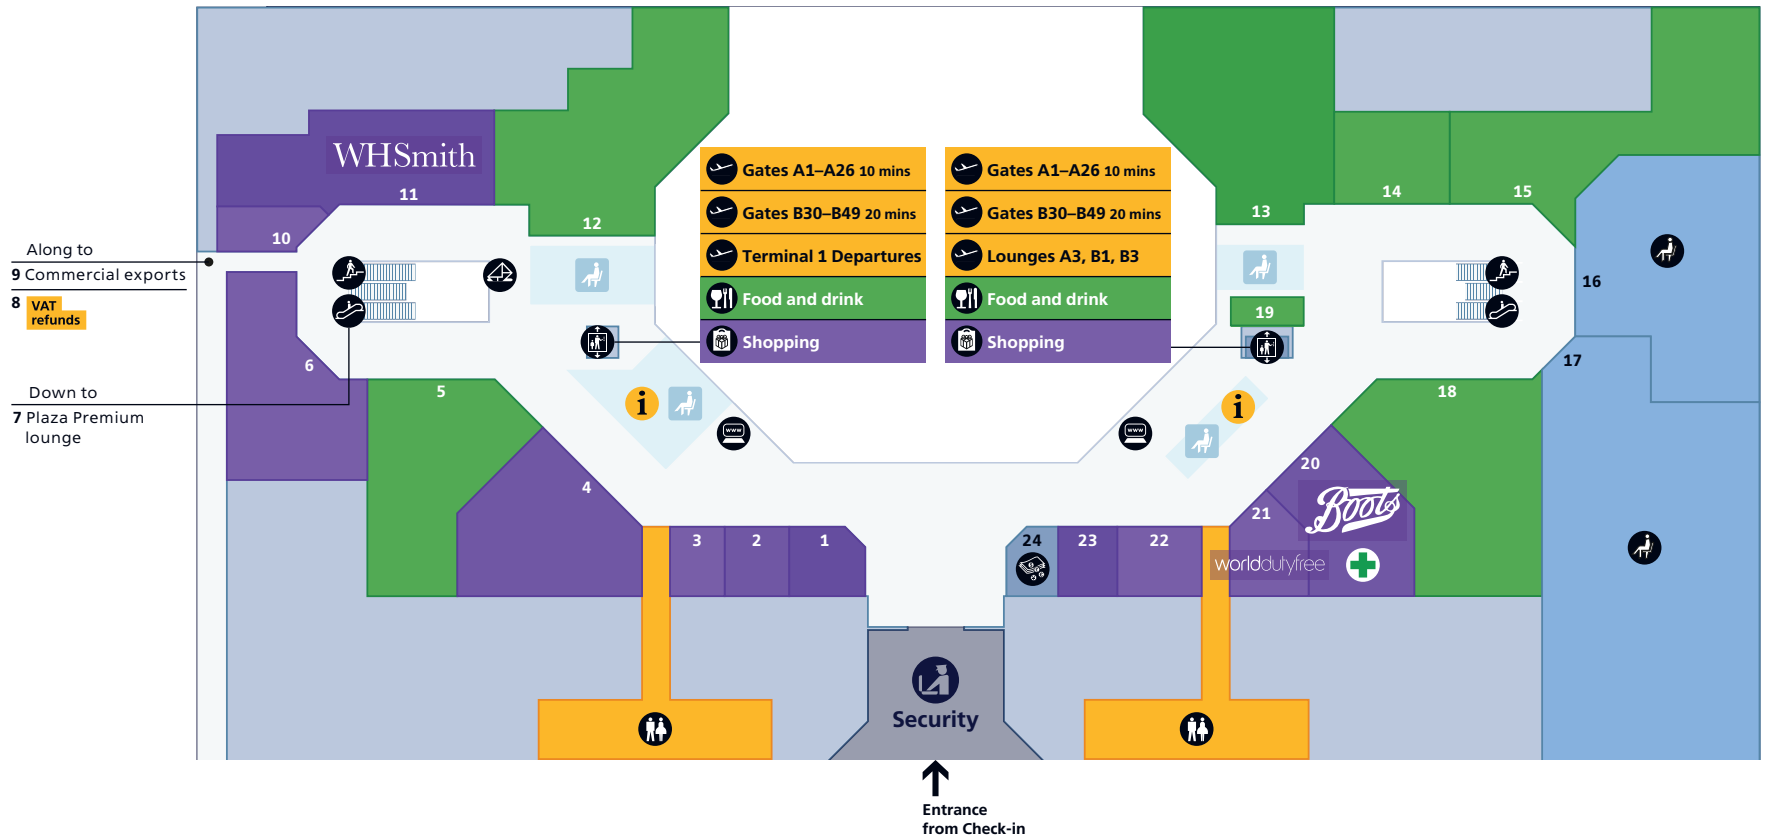

Terminal 2

Departures

Level 5 (Check-in level)

Shopping	
Boots +	20
Case	22
Cath Kidston	3
Dixons Travel	6
Hamleys	10
John Lewis	4
Sunglass Hut	1
Ted Baker	2
Thomas Pink	23
WHSmith	11
World Duty Free	21

Food and drink	
Cafés	
EAT.	5
Bars and restaurants	
Krispy Kreme	19
London's Pride by Fuller's	18
The Gorgeous Kitchen	15
The Perfectionists' Café	13
Wondertree	12
YO! Sushi	14

Services		
Airline lounges	Bureau de change	Postbox
Lounge A1 Lufthansa Senator lounge	Travelex	Seating
Lounge A2 Aer Lingus Gold Circle lounge	Commercial exports	Stairs
Lounge A3 Plaza Premium lounge paid facilities include shower, bedroom and spa	Escalator	Toilets
	Information	Accessible toilet All
	Internet facility	Baby care All
	Lift	Drinking fountain All
	Pharmacy	VAT refunds managed by Travelex
		8

Free Wi-Fi is available throughout the terminal. Network name: _Heathrow Wi-Fi

Contents

Heathrow Airport overview	1
Check-in	2
Departures	
Level 5 (Check-in level)	3
Level 4 (Gates A1-A26)	4
Terminal 2B (Gates B28-B49)	5
Arrivals	
Arrivals	6
Onward travel	7