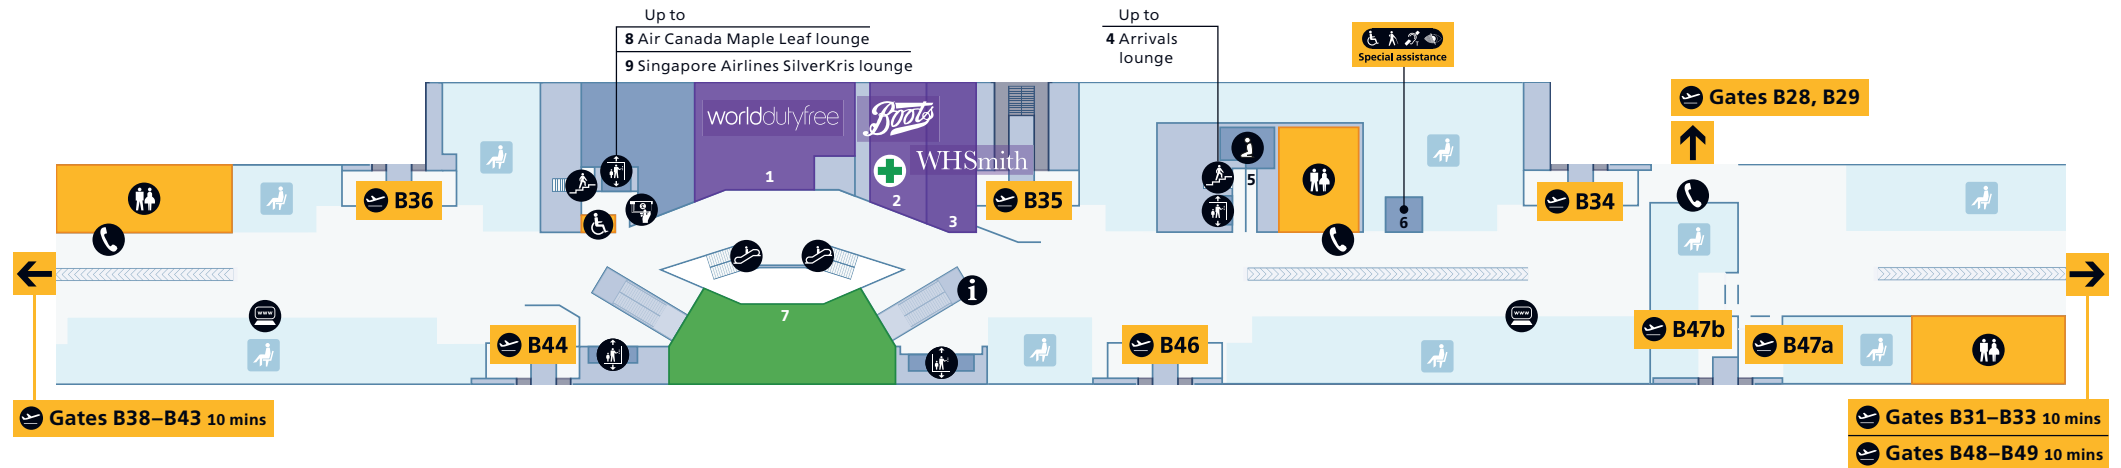

Terminal 2

Departures

Terminal 2B (Gates B31–B49)

Shopping	
Boots +	2
WHSmith	3
World Duty Free	1

Food and drink	
Caffè Nero	7

Services		
Airline lounge	Cash Machine	Seating
Lounge B1 Arrivals lounge 4	Escalator	Special assistance 6
Lounge B2 Singapore Airlines SilverKris lounge 9	Help point	Stairs
Lounge B3 Air Canada Maple Leaf lounge 8	Internet facility	Telephone
	Lift	Toilets
	Multi-faith prayer room 5	Accessible toilet All
	Pharmacy 2	Baby care All
		Drinking fountain All

Free Wi-Fi is available throughout the terminal. Network name: _Heathrow Wi-Fi

Contents

Heathrow Airport overview	1
Check-in	2
Departures	
Level 5 (Check-in level)	3
Level 4 (Gates A1–A26)	4
Terminal 2B (Gates B28–B49)	5
Arrivals	
Arrivals	6
Onward travel	7