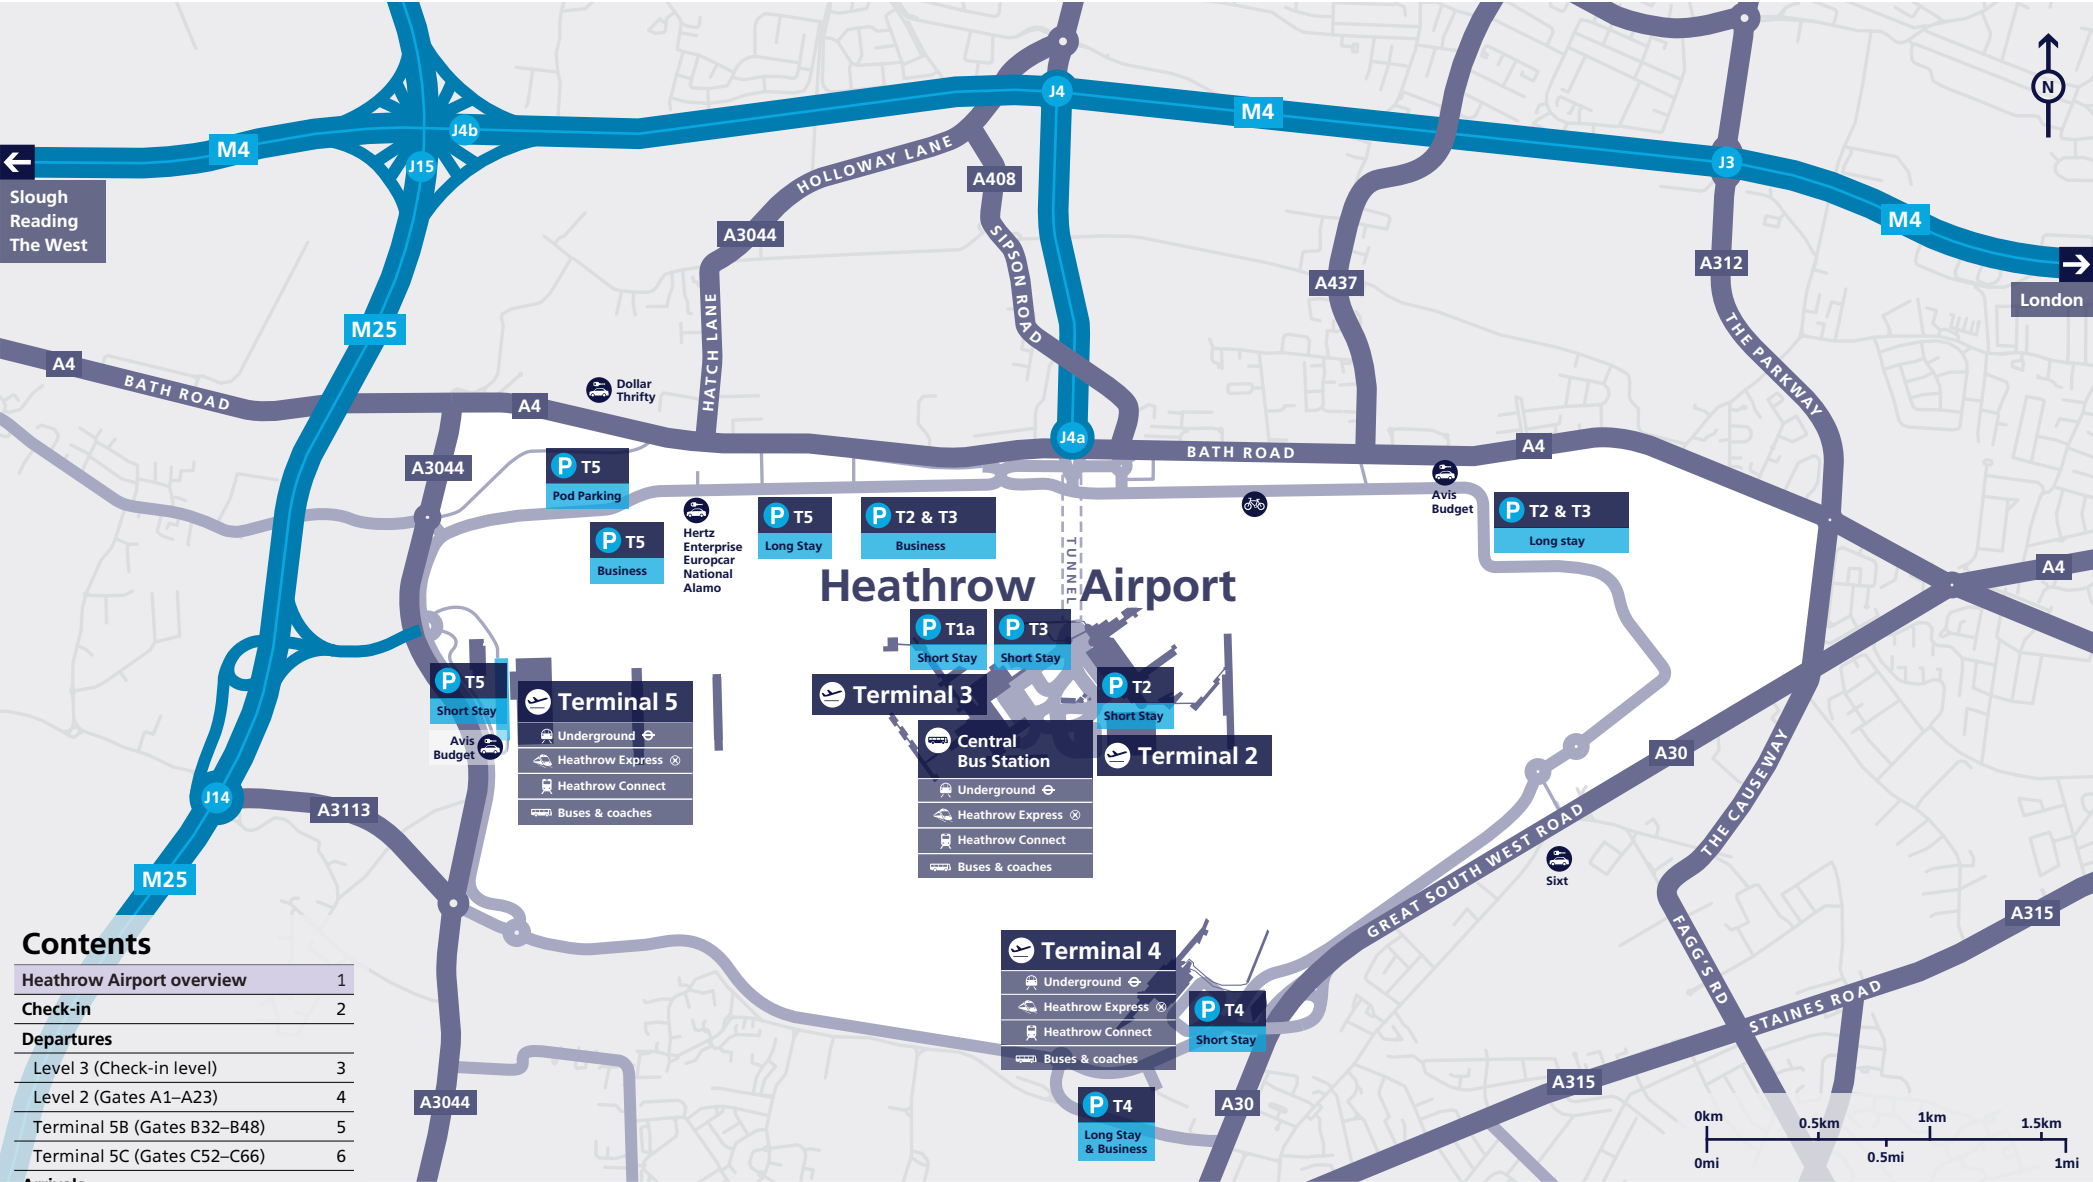

# Heathrow Airport

### Contents

Heathrow Airport overview	1
Check-in	2
<b>Departures</b>	
Level 3 (Check-in level)	3
Level 2 (Gates A1–A23)	4
Terminal 5B (Gates B32–B48)	5
Terminal 5C (Gates C52–C66)	6
<b>Arrivals</b>	
Arrivals	7
Onward travel	8

# Terminal 5