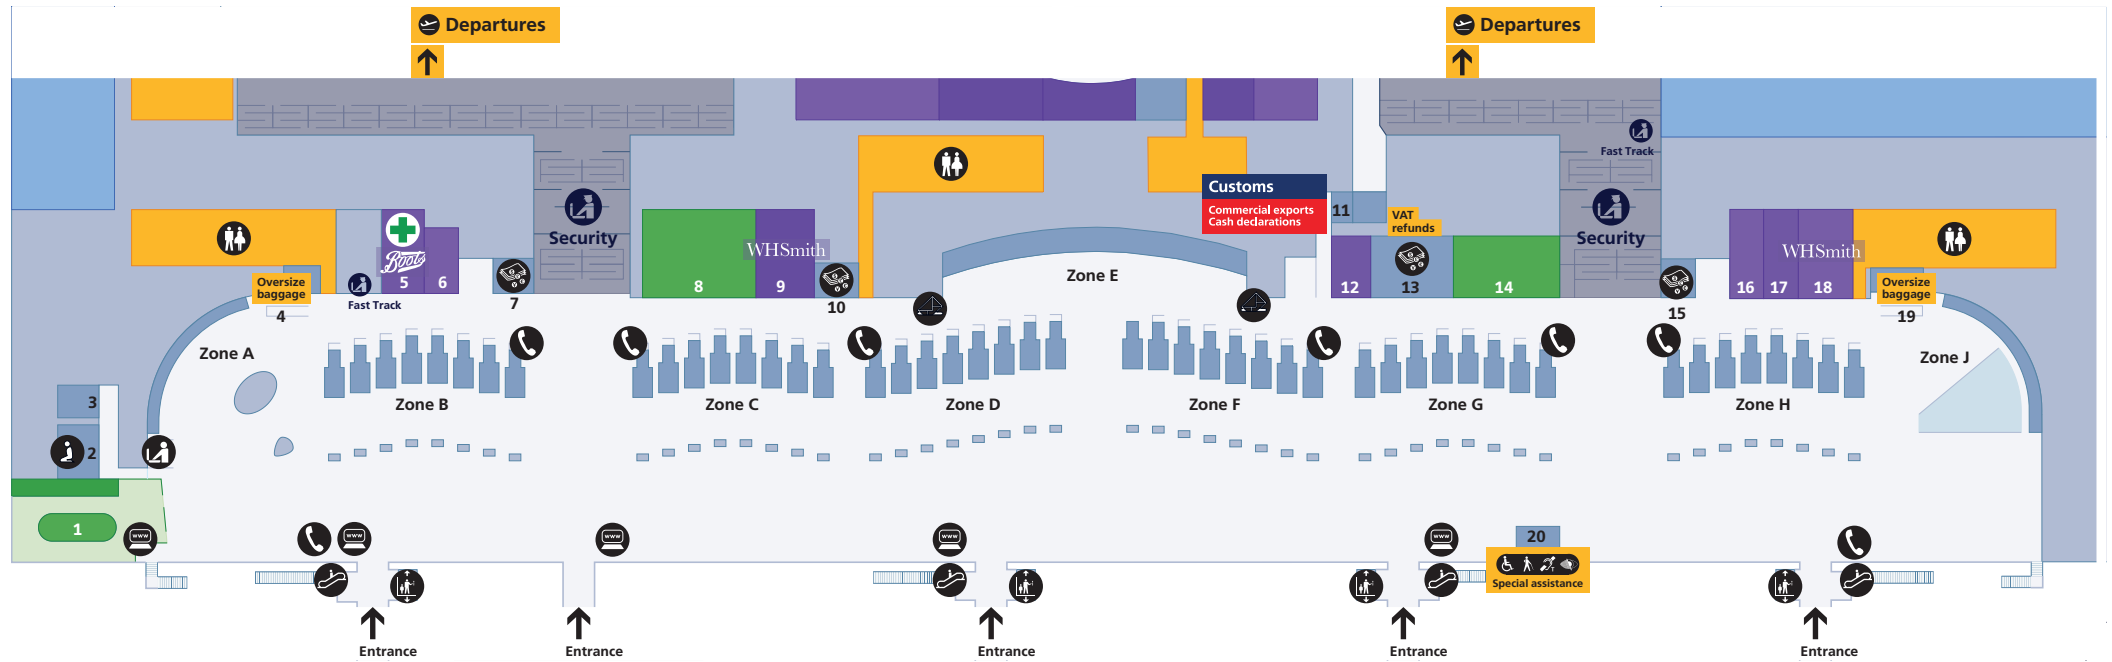

## Overview

### Contents

Heathrow Airport overview	1
Check-in	2
<b>Departures</b>	
Level 3 (Check-in level)	3
Level 2 (Gates A1–A23)	4
Terminal 5B (Gates B32–B48)	5
Terminal 5C (Gates C52–C66)	6
<b>Arrivals</b>	
Arrivals	7
Onward travel	8

## Check-in Level 3

Shopping	
Boots	5
Excess Baggage Company	6, 12
Rolling Luggage	16
T5 Gallery	17
WHSmith	9, 18

Food and drink	
<b>Cafés</b>	
Caffè Nero	1
<b>Bars and restaurants</b>	
Carluccio's	8
The 5 Tuns	14

## Departures

Terminal 5C (Gates C52–C66)

Shopping	
Boots	2
WHSmith	3
World Duty Free	4

Food and drink	
Starbucks	1

Services		
British Airways customer services	6	Lift
Cash machine		Multi-faith prayer room
Escalator		Pharmacy
Information		Seating
Internet facility		Special assistance
Free Wi-Fi is available throughout the terminal. Network name: _Heathrow Wi-Fi		5
		Telephone
		Toilets
		Accessible toilet All
		Baby care All
		Drinking fountain All