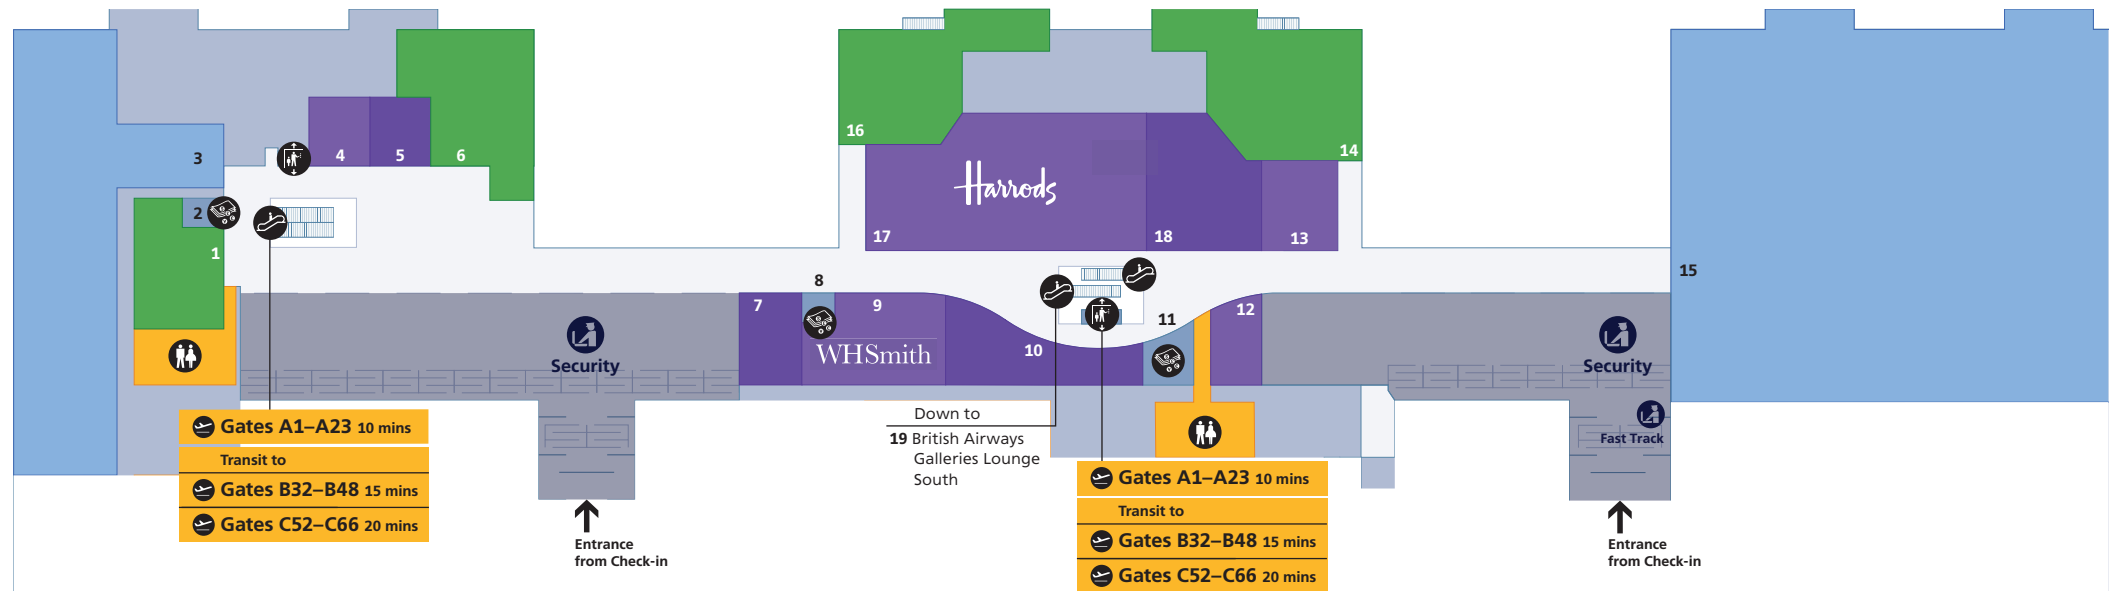

Terminal 5

Departures

Level 3 (Check-in level)

Contents

Heathrow Airport overview	1
Check-in	2
Departures	
Level 3 (Check-in level)	3
Level 2 (Gates A1-A23)	4
Terminal 5B (Gates B32-B48)	5
Terminal 5C (Gates C52-C66)	6
Arrivals	
Arrivals	7
Onward travel	8

Shopping	
Accessorize	7
Boots	13
Collection	18
Dixons Travel	10
Glorious Britain	4
Hamleys	5
Harrods	17
Harry Potter	12
WHSmith	9

Food and drink	
Cafés	
Giraffe	6
Bars and restaurants	
Gordon Ramsay Plane Food	14
Huxley's	1
Wagamama	16

Services		
Airline lounges	Bureau de change	Lift
British Airways 15	Travelex 2, 8, 11	Postbox
Concorde Room	VAT refunds 8, 11 managed by Travelex	Stairs
British Airways 3	Pharmacy 12	Toilets
Galleries Lounge North	Cash machine	Accessible toilet All
British Airways 19	Commercial exports 19	Baby care All
Galleries Lounge South	Escalator	VAT refunds 8, 11 managed by Travelex
	Information	
Free Wi-Fi is available throughout the terminal. Network name: _Heathrow Wi-Fi