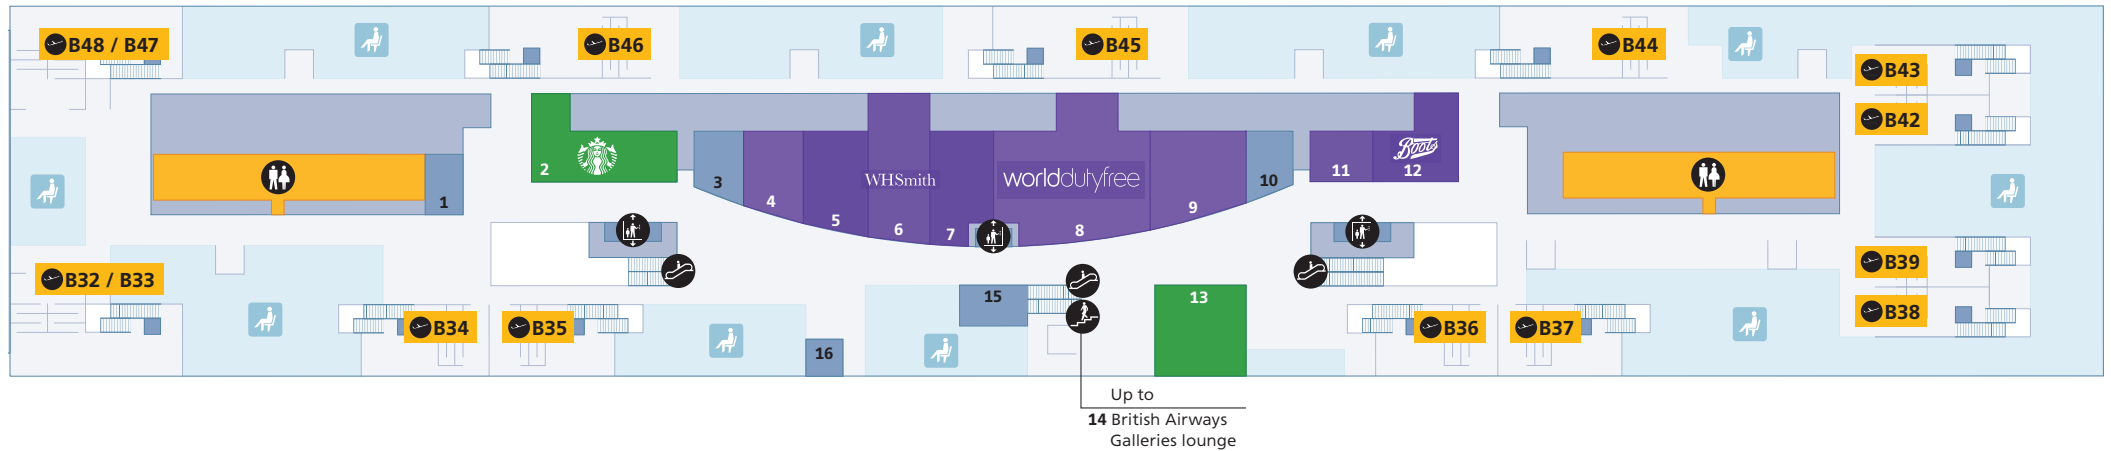

Terminal 5

Departures

Terminal 5B (Gates B32–B48)

Contents

Heathrow Airport overview	1
Check-in	2
Departures	
Level 3 (Check-in level)	3
Level 2 (Gates A1–A23)	4
Terminal 5B (Gates B32–B48)	5
Terminal 5C (Gates C52–C66)	6
Arrivals	
Arrivals	7
Onward travel	8

Shopping	
Be Relax	4
Boots +	12
Dixons Travel	9
Harrods	5
Rolling Luggage	7
Sunglass Hut	11
WHSmith	6
World Duty Free	8

Food and drink	
Cafés	
Starbucks	2
Bars and restaurants	
Wetherspoon Express	13

Services		
Airline lounges		Escalator
British Airways Galleries lounge	14	Information
British Airways customer services	15	Internet facility
Bureau de change		Lift
Travelex	3, 10	Multi-faith prayer room
VAT refunds managed by Travelex	10	Pharmacy
		Seating
		Special Assistance
		16
		Stairs
		Telephone
		Toilets
		Accessible toilet
		All
		Baby care
		All
		Drinking fountain
		All
		VAT refunds managed by Travelex
		10
Free Wi-Fi is available throughout the terminal. Network name: _Heathrow Wi-Fi