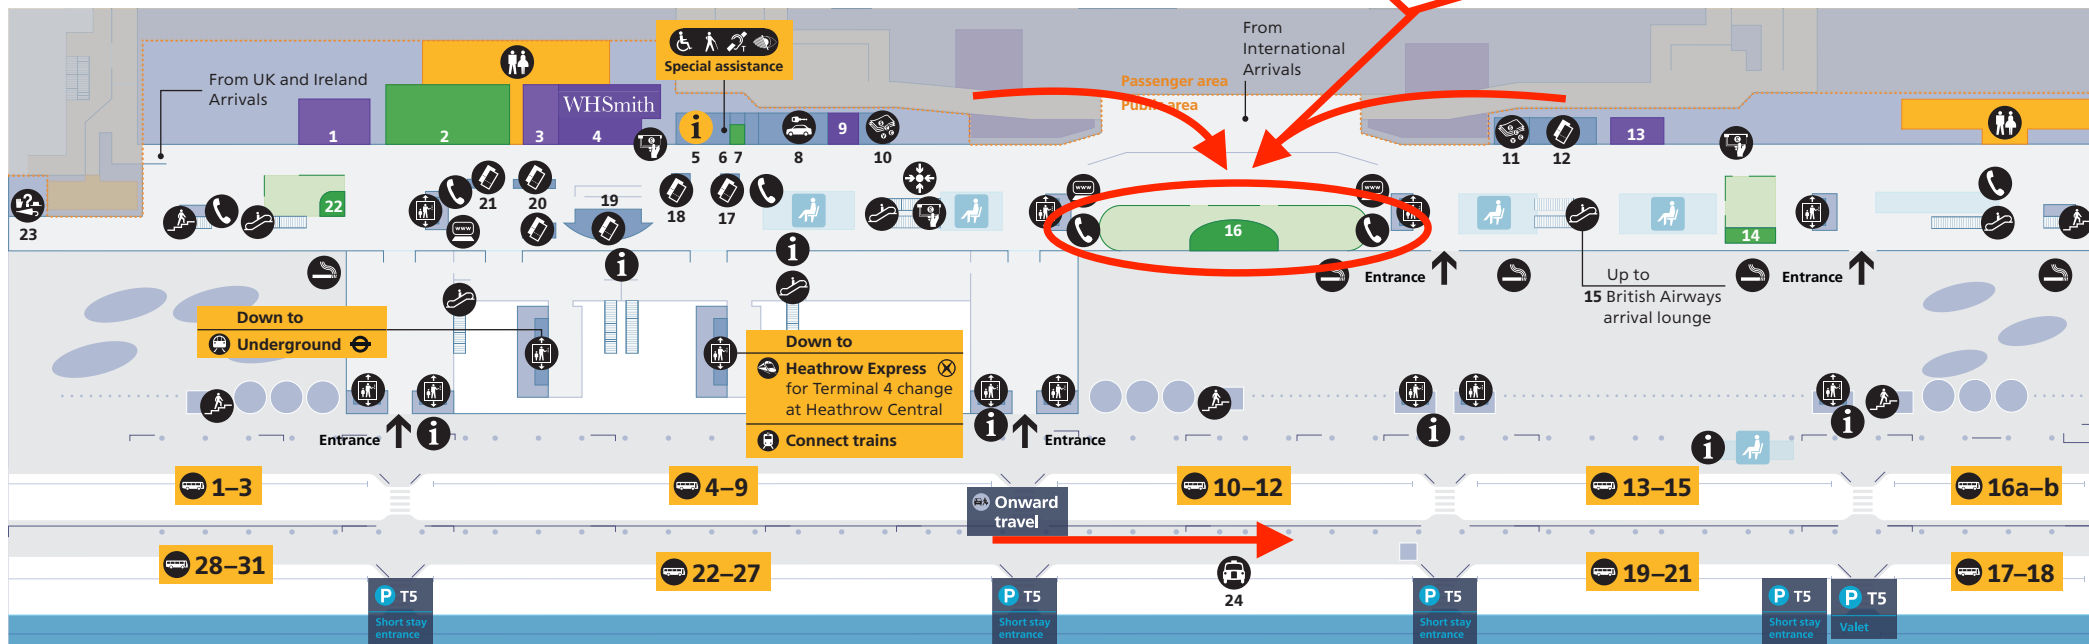

### Contents

<b>Heathrow Airport overview</b>	1
<b>Check-in</b>	2
<b>Departures</b>	
Level 3 (Check-in level)	3
Level 2 (Gates A1–A23)	4
Terminal 5B (Gates B32–B48)	5
Terminal 5C (Gates C52–C66)	6
<b>Arrivals</b>	
Arrivals	7
Onward travel	8

### Services

Airline lounge	Escalator	Ticket sales
British Airways arrival lounge 17	Help point	Heathrow Express 19, 23
Airport information 5	Internet facility	National Express 14
Baggage enquiries 26, 29	Lift	Underground 20–22
Baggage reclaim	Lost property 25	Toilets
Bureau de change	Meeting point	Accessible toilet All
Travelex 10, 13, 27, 28	Seating	Baby care All
Car rentals desk 8	Special assistance 6	Drinking fountain 30, 31
Cash machine	Stairs	
	Telephone	

Free Wi-Fi is available throughout the terminal. Network name: \_Heathrow Wi-Fi

# Terminal 5

Arrivals (Onward travel)  
Ground floor

Meeting point

Where my driver / assistant?  
in front of Costa Coffee

Shopping	
Excess Baggage Company	1
Voyager Entertainment	3, 13
We Know London	9
WHSmith	4