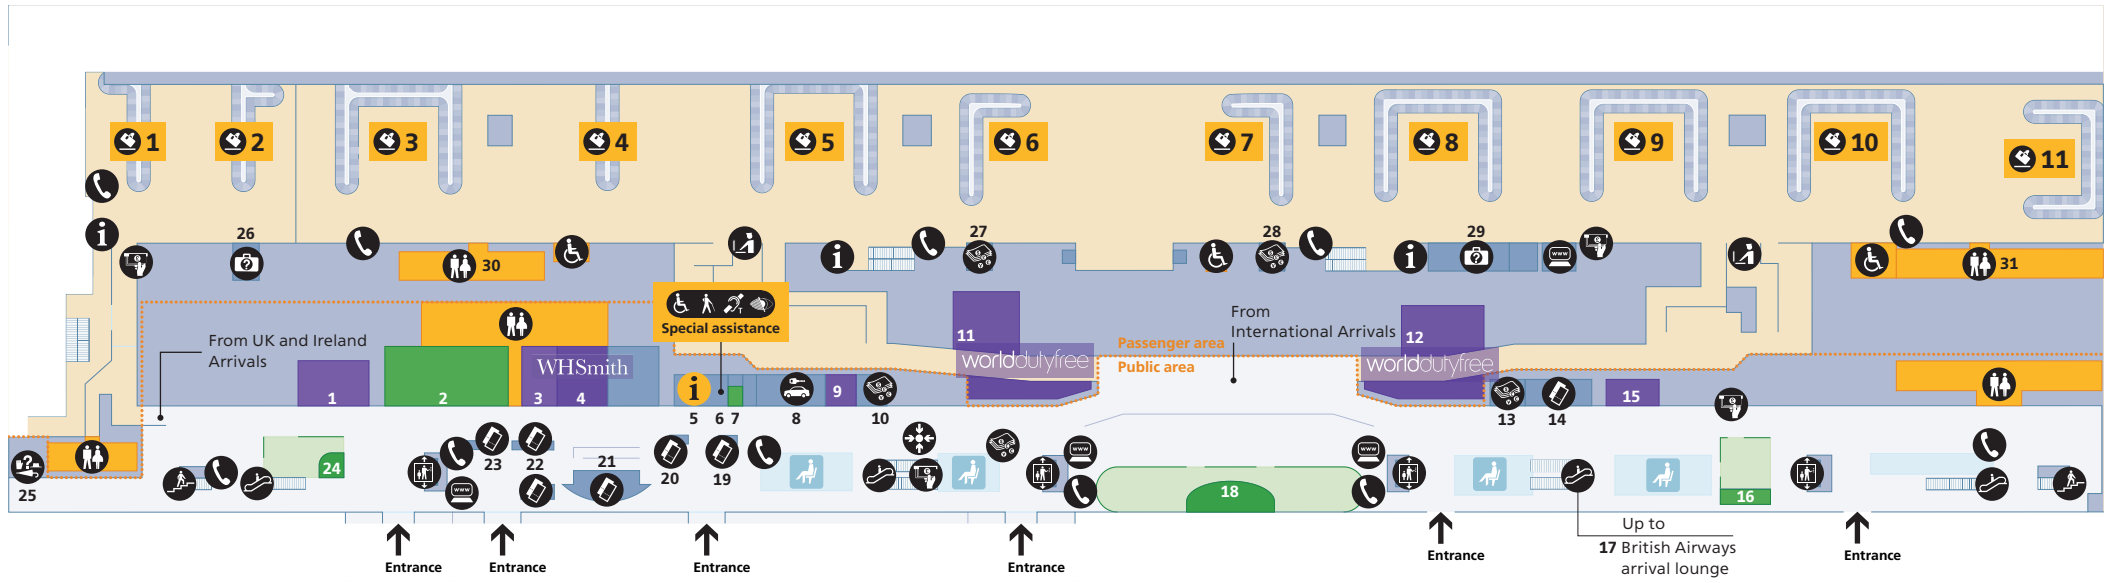

Terminal 5

Arrivals

Ground floor

Contents

Heathrow Airport overview	1
Check-in	2
Departures	
Level 3 (Check-in level)	3
Level 2 (Gates A1–A23)	4
Terminal 5B (Gates B32–B48)	5
Terminal 5C (Gates C52–C66)	6
Arrivals	
Arrivals	7
Onward travel	8

Shopping

Excess Baggage Company	1
Voyager Entertainment	3, 15
We Know London	9
WHSmith	4
World Duty Free	11, 12

Food and drink

Caffè Nero	16
Costa Coffee	18
Express Bar	7
Giraffe Juice	24
M&S Simply Food	2

Services

Airline lounge	Escalator	Ticket sales
British Airways arrival lounge 17	Help point	Heathrow Express 19, 23
Airport information 5	Internet facility	National Express 14
Baggage enquiries 26, 29	Lift	Underground 20–22
Baggage reclaim	Lost property 25	Toilets
Bureau de change	Meeting point	Accessible toilet All
Travelex 10, 13, 27, 28	Seating	Baby care All
Car rentals desk 8	Special assistance 6	Drinking fountain 30, 31
Cash machine	Stairs	
	Telephone	

Free Wi-Fi is available throughout the terminal. Network name: _Heathrow Wi-Fi