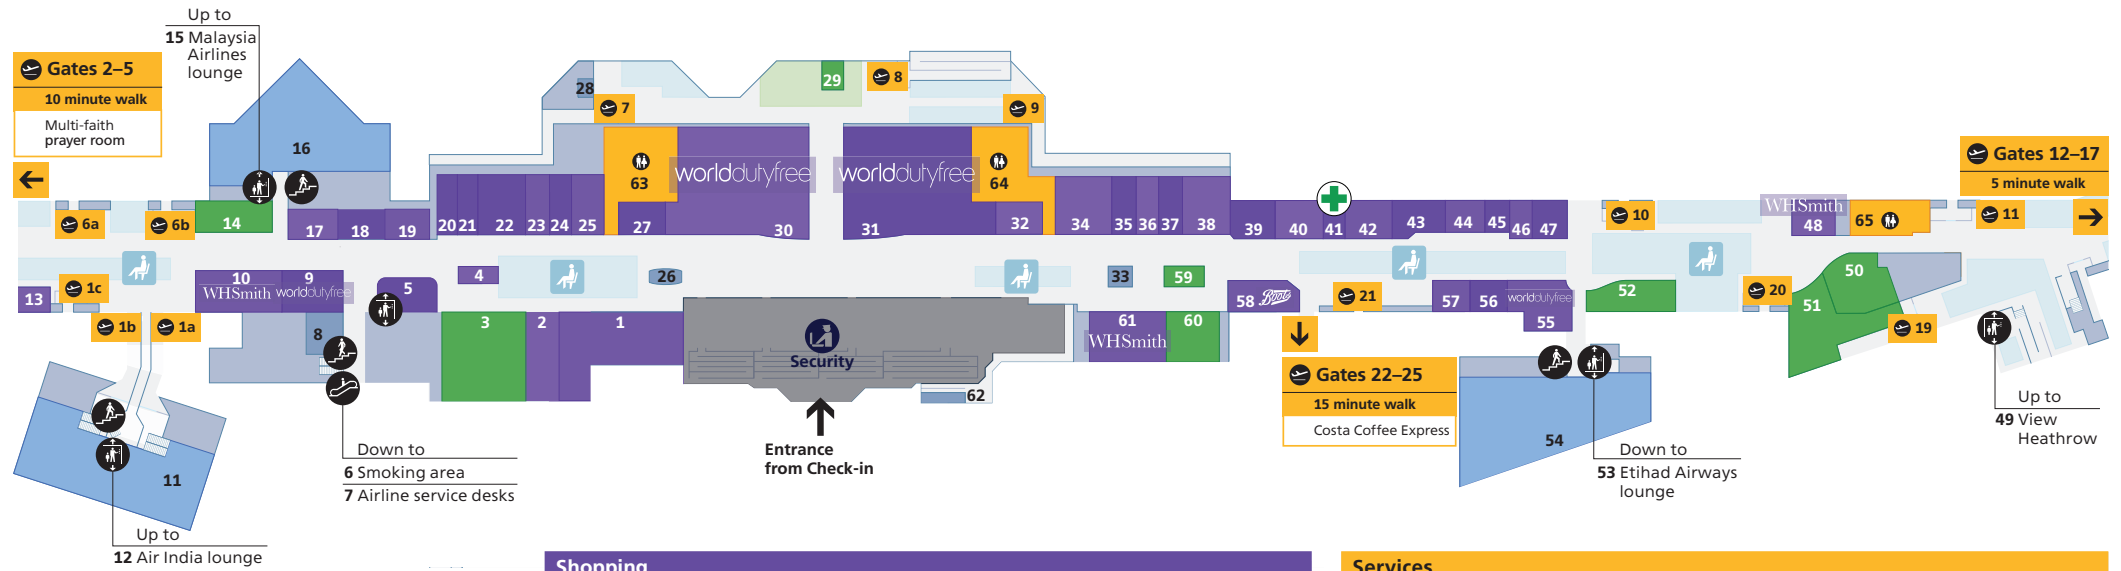

Contents

Heathrow Airport overview	1
Check-in	2
Departure lounge	3
Arrivals	
Arrivals	4
Onward travel	5

Terminal 4

Departure Lounge

Level 2

Contents

Heathrow Airport overview	1
Check-in	2
Departure lounge	3
Arrivals	
Arrivals	4
Onward travel	5

Airline lounges		Cash machine		Stairs	
Air India lounge	12	Commercial exports	62	Telephone	
Etihad Airways lounge	53	Escalator		Toilets	
Falcon Gold Gulf Air lounge	16	Information		Accessible toilet	All
Malaysia Airlines lounge	15	Internet facility		Baby care	63
Qatar Airways Premium lounge	11	Lift		Drinking fountain	63
Skyteam lounge	54	Multi-Faith prayer room next to Gate 5b		Family toilets	63
Airline service desks	7	Pharmacy	41	VAT refunds managed by Travelex	29
Bureau de change		Play area	8	View Heathrow Observation Deck	49
Travelex	26, 33	Postbox			
VAT refunds managed by Travelex	33	Seating			
		Smoking area	6		
		Special Assistance	28		

Contents	
Heathrow Airport overview	1
Check-in	2
Departure lounge	3
Arrivals	
Arrivals	4
Onward travel	5

Terminal 4

Arrivals (Onward travel)

Ground floor

Shopping	
Boots	10
Excess Baggage Company	2
We Know London	3, 11
WHSmith	8

Contents

Heathrow Airport overview	1
Check-in	2
Departure lounge	3
Arrivals	
Arrivals	4
Onward travel	5