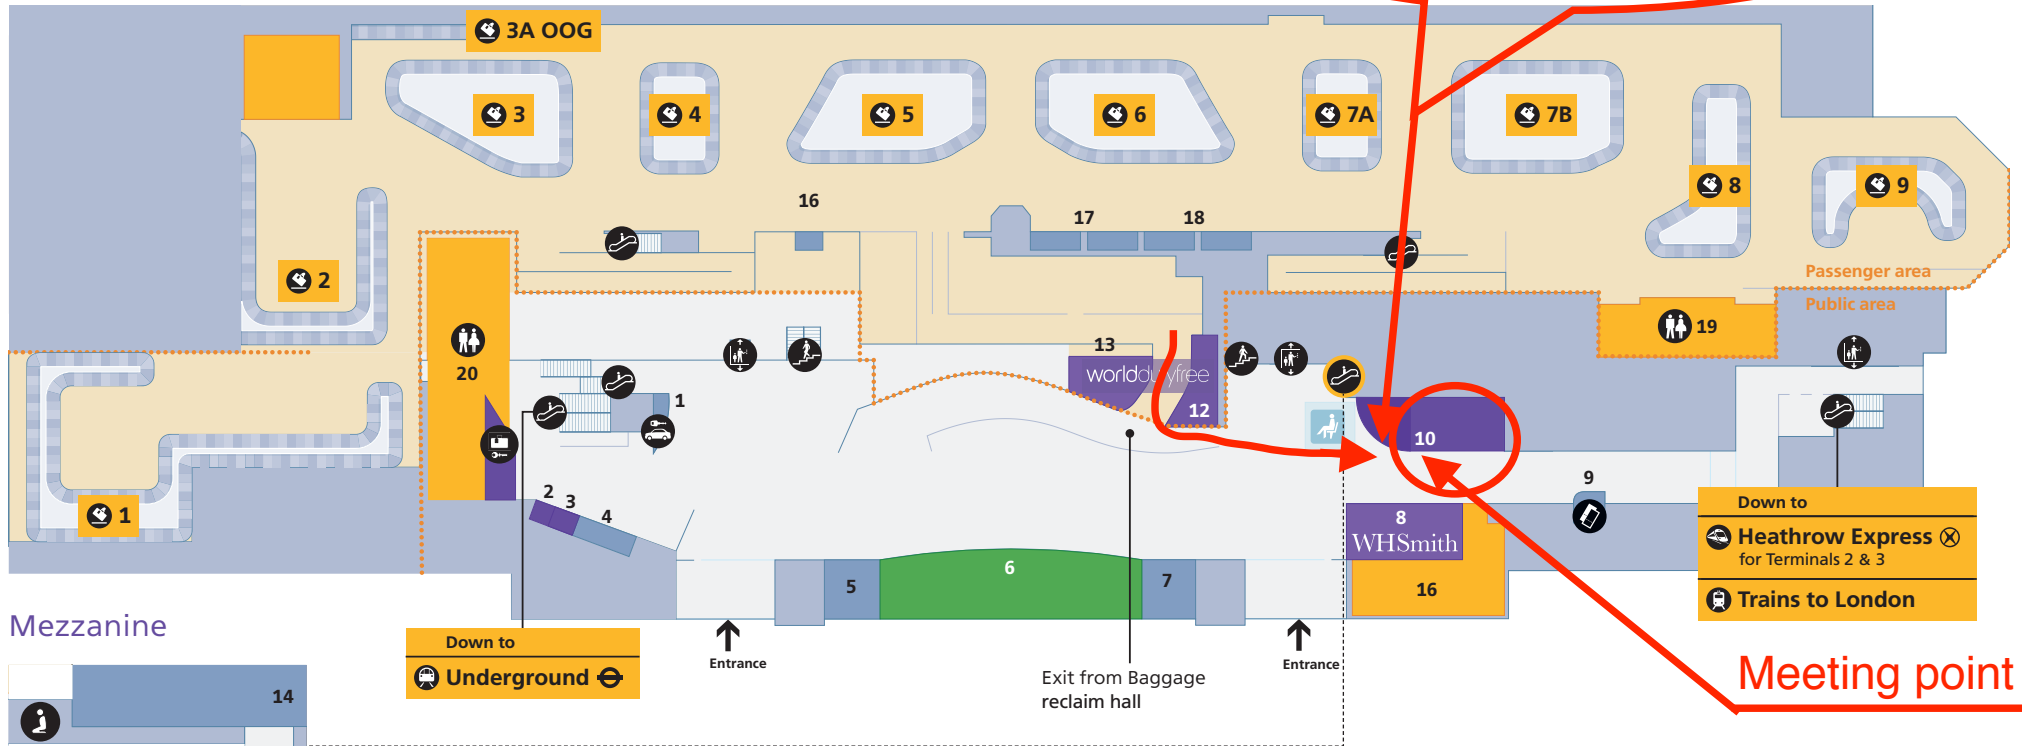

Airline lounges		Cash machine		Stairs	
Air India lounge	12	Commercial exports	62	Telephone	
Etihad Airways lounge	53	Escalator		Toilets	
Falcon Gold Gulf Air lounge	16	Information		Accessible toilet	All
Malaysia Airlines lounge	15	Internet facility		Baby care	63
Qatar Airways Premium lounge	11	Lift		Drinking fountain	63
Skyteam lounge	54	Multi-Faith prayer room next to Gate 5b		Family toilets	63
Airline service desks	7	Pharmacy	41	VAT refunds managed by Travelex	29
Bureau de change		Play area	8	View Heathrow Observation Deck	49
Travelex	26, 33	Postbox			
VAT refunds managed by Travelex	33	Seating			
		Smoking area	6		
		Special Assistance	28		

Free Wi-Fi is available throughout the terminal. Network name: _Heathrow Wi-Fi

Terminal 4

Arrivals

Ground floor and mezzanine

Where my driver / assistant?
in front of Boots Pharmacy

Mezzanine

Shopping	
Boots	10
Excess Baggage Company	2
We Know London	3, 11
WHSmith	8
World Duty Free	12, 13

Contents	
Heathrow Airport overview	1
Check-in	2
Departure lounge	3
Arrivals	
Arrivals	4
Onward travel	5

Terminal 4

Arrivals (Onward travel)

Ground floor

Shopping	
Boots	10
Excess Baggage Company	2
We Know London	3, 11
WHSmith	8