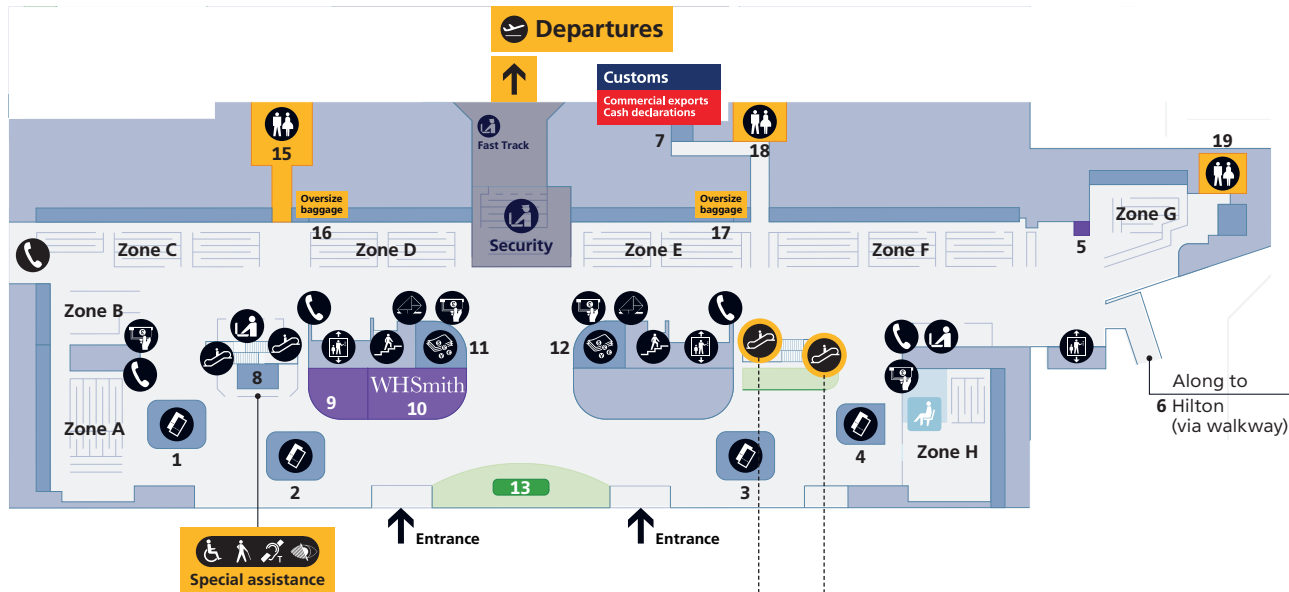

Heathrow Airport

Overview

Contents

Heathrow Airport overview	1
Check-in	2
Departure lounge	3
Arrivals	
Arrivals	4
Onward travel	5

Terminal 4

Check-in

Level 2 and mezzanine

Shopping	
Excess Baggage Company	9
TBC	5
WHSmith	10

Contents

Heathrow Airport overview	1
Check-in	2
Departure lounge	3
Arrivals	
Arrivals	4
Onward travel	5

Terminal 4

Departure Lounge

Level 2

Contents

Heathrow Airport overview	1
Check-in	2
Departure lounge	3
Arrivals	
Arrivals	4
Onward travel	5

Contents	
Heathrow Airport overview	1
Check-in	2
Departure lounge	3
Arrivals	
Arrivals	4
Onward travel	5

Terminal 4

Arrivals (Onward travel)

Ground floor

Shopping	
Boots	10
Excess Baggage Company	2
We Know London	3, 11
WHSmith	8

Contents

Heathrow Airport overview	1
Check-in	2
Departure lounge	3
Arrivals	
Arrivals	4
Onward travel	5