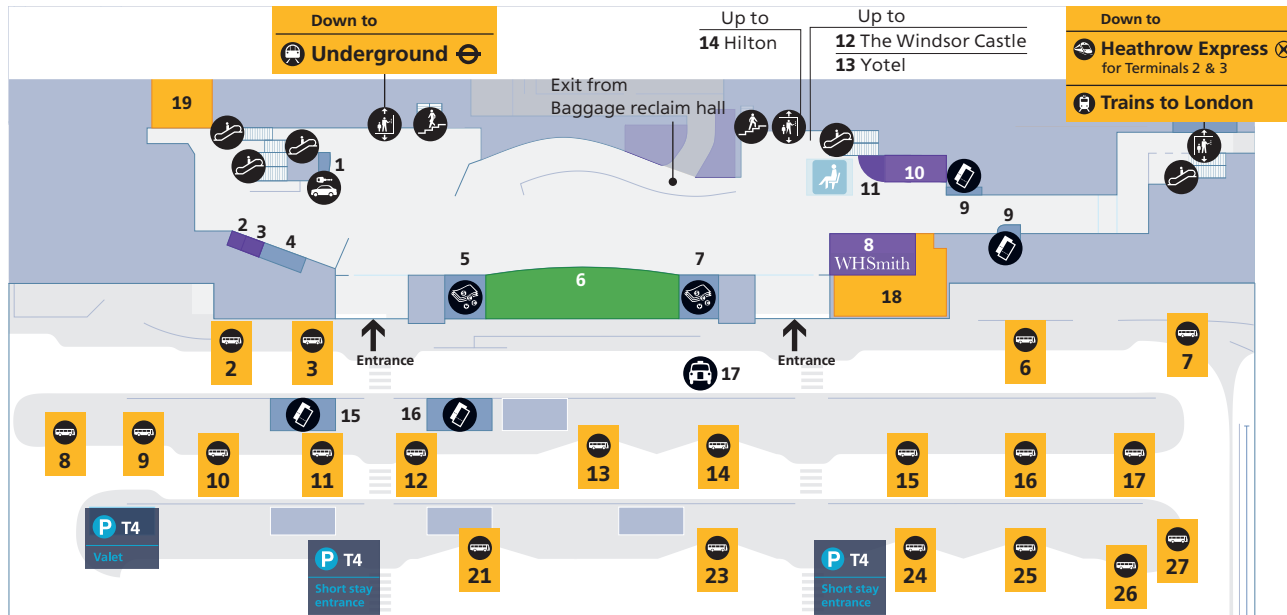

Free Wi-Fi is available throughout the terminal. Network name: _Heathrow Wi-Fi

Terminal 4

Arrivals

Ground floor and mezzanine

Where my driver / assistant?
in front of Boots Pharmacy

Mezzanine

Shopping	
Boots	10
Excess Baggage Company	2
We Know London	3, 11
WHSmith	8
World Duty Free	12, 13

Food and drink	
Costa Coffee	6
The Windsor Castle by JD Wetherspoon	15

Services			
Baggage enquiries	16-18	Customs	Internet facility
Baggage reclaim		Escalator	Lift
Bureau de change		Help point	Meeting point
Travelex	5, 7	Hotel	Multi-faith prayer room
Car rental	1	Yotel	14
Cash machine		Information	
Chauffeur services	4	Left baggage	2
		Free Wi-Fi is available throughout the terminal. Network name: _Heathrow Wi-Fi	
		Ticket sales	Heathrow Express 9
		Toilets	
		Accessible toilet	All
		Baby care	All
		Drinking fountain	19, 20

Contents	
Heathrow Airport overview	1
Check-in	2
Departure lounge	3
Arrivals	
Arrivals	4
Onward travel	5

Terminal 4

Arrivals (Onward travel)

Ground floor

Shopping	
Boots	10
Excess Baggage Company	2
We Know London	3, 11
WHSmith	8

Food and drink	
Costa Coffee	6
The Windsor Castle by JD Wetherspoon	12

Bus and coach stop allocation	
Buses – Local & TfL 482, 490, 555, 557	6-7
Hotel by bus Hotel Hoppa	10
Express coach – National Express	12-14
Group travel – pick up	16-17
Car rental (off airport) Dollar Thrifty, Sixt	23
Car rental (on airport) Avis, Budget, Europcar National, Alamo, Enterprise, Hertz	2
Car parking (off airport) Click Park, Purple Parking, Purple Parking Business, Reeds	21
Car parking (on airport) Business, Long stay, Help bus	3