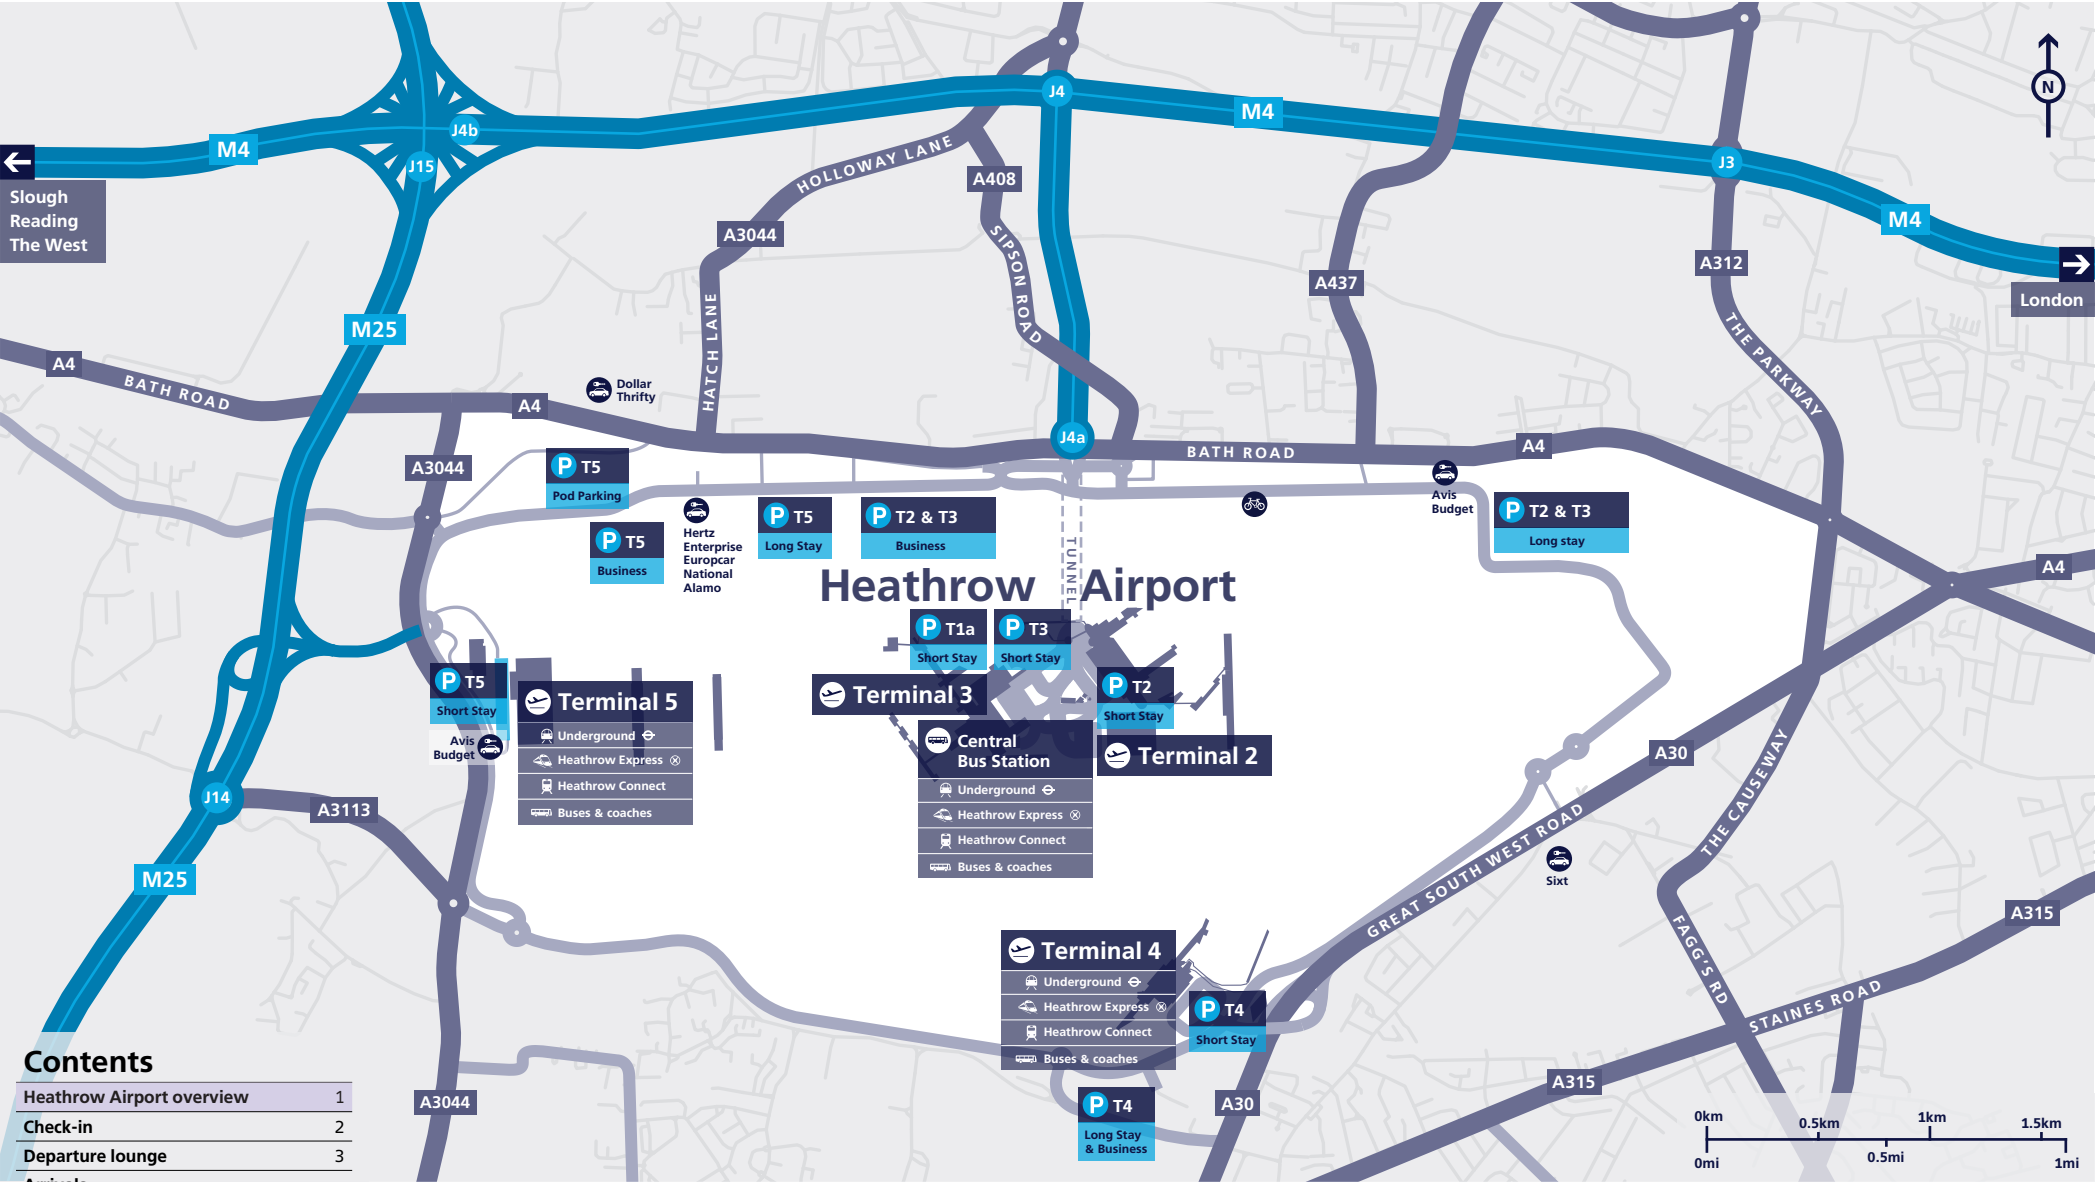

Heathrow Airport

Overview

Contents

Heathrow Airport overview	1
Check-in	2
Departure lounge	3
Arrivals	
Arrivals	4
Onward travel	5

Terminal 4

Check-in

Level 2 and mezzanine

Shopping	
Excess Baggage Company	9
TBC	5
WHSmith	10

Food and drink	
Caffè Nero	13

Ticket desks			
Aeroflot	4	Jat Airways	2
Air France	4	Kenya Airways	4
Air Malta	3	KLM Royal Dutch Airlines	4
Alitalia	4	Korean Air	4
Arik Air	3	Kuwait Airways	2
Azerbaijan Airlines	3	Malaysia Airlines	1
Bulgaria Air	1	Qatar Airways	1
China Eastern Airlines	4	Saudi Arabian Airlines	3
Delta Air Lines	4	Sri Lankan Airways	1
Etihad Airways	1	Tunisair	3
Gulf Air	3	United Airlines	3
Jet Airways	2		

Food and drink	
Costa Coffee	6
The Windsor Castle by JD Wetherspoon	12

Bus and coach stop allocation	
Buses – Local & TfL 482, 490, 555, 557	6-7
Hotel by bus Hotel Hoppa	10
Express coach – National Express	12-14
Group travel – pick up	16-17
Car rental (off airport) Dollar Thrifty, Sixt	23
Car rental (on airport) Avis, Budget, Europcar National, Alamo, Enterprise, Hertz	2
Car parking (off airport) Click Park, Purple Parking, Purple Parking Business, Reeds	21
Car parking (on airport) Business, Long stay, Help bus	3