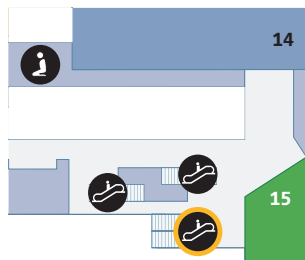

Airline lounges		Cash machine		Stairs	
Air India lounge	12	Commercial exports	62	Telephone	
Etihad Airways lounge	53	Escalator		Toilets	
Falcon Gold Gulf Air lounge	16	Information		Accessible toilet	All
Malaysia Airlines lounge	15	Internet facility		Baby care	63
Qatar Airways Premium lounge	11	Lift		Drinking fountain	63
Skyteam lounge	54	Multi-Faith prayer room next to Gate 5b		Family toilets	63
Airline service desks	7	Pharmacy	41	VAT refunds managed by Travelex	29
Bureau de change		Play area	8	View Heathrow Observation Deck	49
Travelex	26, 33	Postbox			
VAT refunds managed by Travelex	33	Seating			
		Smoking area	6		
		Special Assistance	28		

Free Wi-Fi is available throughout the terminal. Network name: _Heathrow Wi-Fi

Terminal 4

Arrivals

Ground floor and mezzanine

Where my driver / assistant?
in front of Boots Pharmacy

Mezzanine

Shopping	
Boots	10
Excess Baggage Company	2
We Know London	3, 11
WHSmith	8
World Duty Free	12, 13

Food and drink	
Costa Coffee	6
The Windsor Castle by JD Wetherspoon	15

Services			
Baggage enquiries	16-18	Customs	Internet facility
Baggage reclaim		Escalator	Lift
Bureau de change		Help point	Meeting point
Travelex	5, 7	Hotel	Multi-faith prayer room
Car rental	1	Yotel	14
Cash machine		Information	
Chauffeur services	4	Left baggage	2
		Free Wi-Fi is available throughout the terminal. Network name: _Heathrow Wi-Fi	
		Ticket sales	Heathrow Express 9
		Toilets	
		Accessible toilet	All
		Baby care	All
		Drinking fountain	19, 20

Contents	
Heathrow Airport overview	1
Check-in	2
Departure lounge	3
Arrivals	
Arrivals	4
Onward travel	5

Terminal 4

Arrivals (Onward travel)

Ground floor

Shopping	
Boots	10
Excess Baggage Company	2
We Know London	3, 11
WHSmith	8