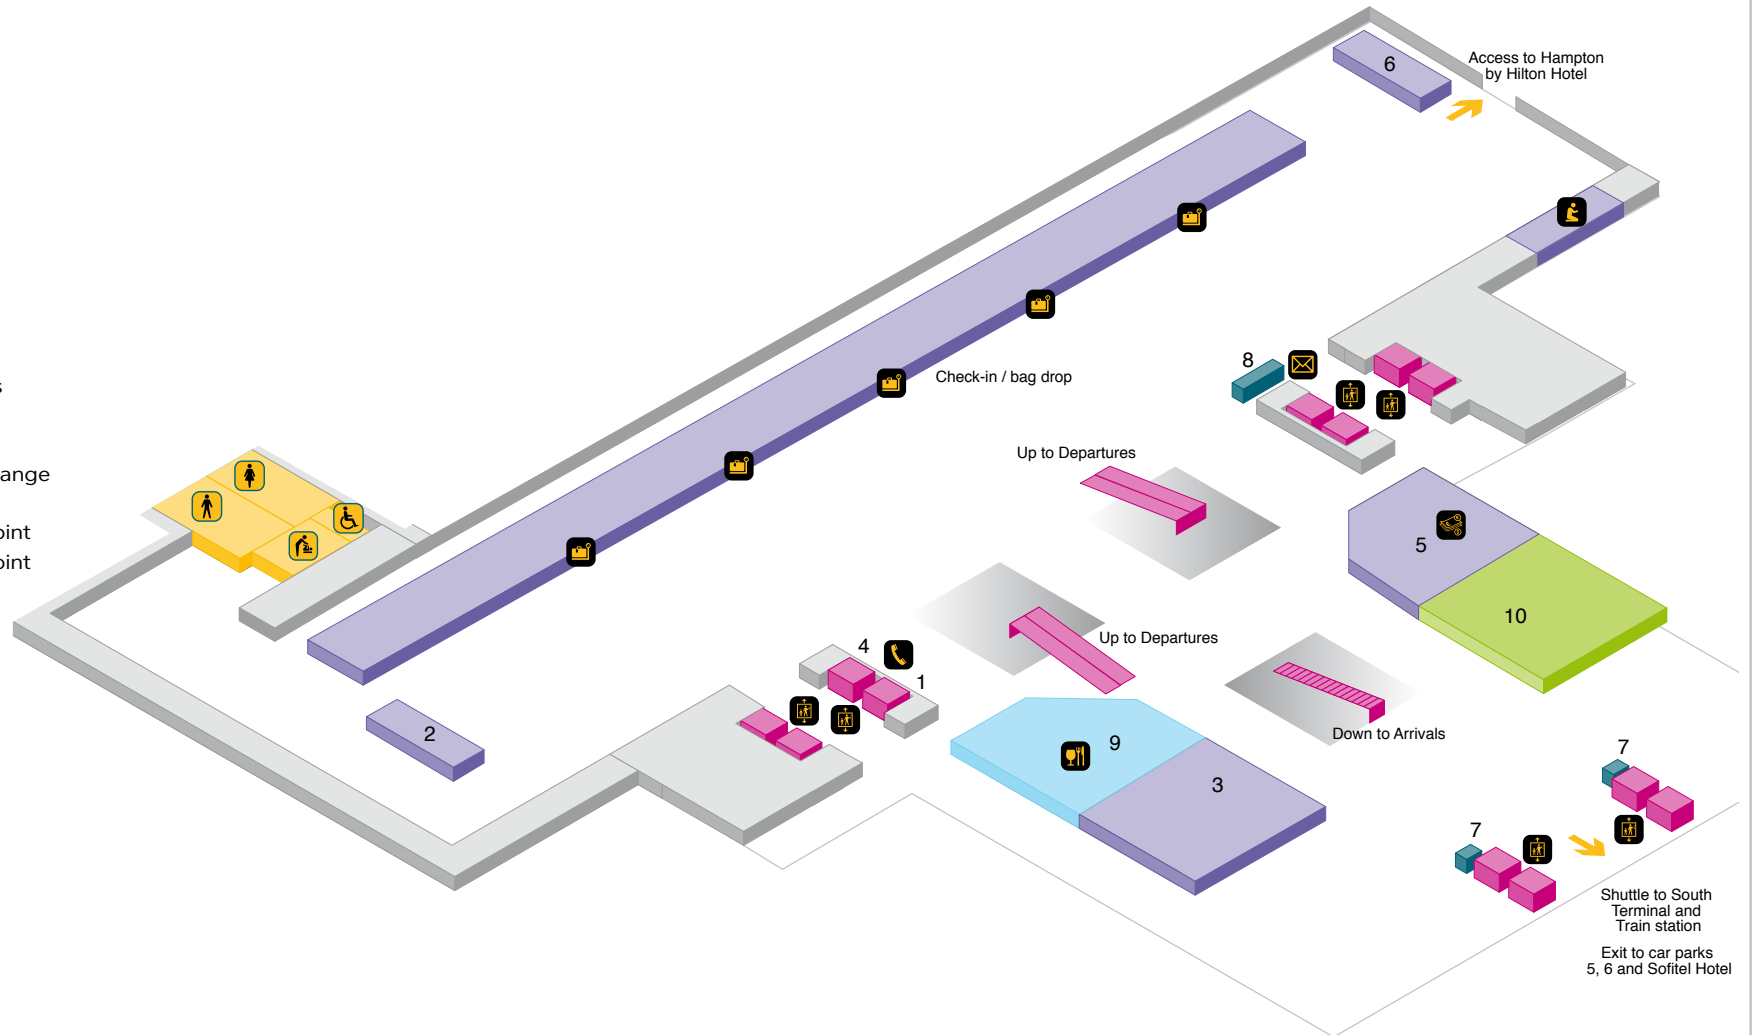

YOUR LONDON AIRPORT *Gatwick*

North Terminal - Departure lounge, lower level

 Lift

Amenities

-  Accessible toilet
-  Baby change
-  Female toilet
-  Male toilet

Services

-  Bureau de change
-  Information zone
-  Public telephone
-  Lounges
- Aspire Lounge
- Clubrooms
- Emirates Lounge
- No.1 Lounge
- My Lounge
- Virgin Atlantic Clubhouse Lounge
- Virgin Holidays V-room

-  1 Airline information
-  2 Cash machine
-  3 Kids zone
-  4 Moneycorp
-  4 Moneycorp Bureau de Change with cash machine
-  5 Quiet zone
-  6 Special assistance area

Shops & Restaurants

-  Bar / Pub
-  Restaurant / Café
-  7 Accessorize
-  8 Best of the Best
-  9 Boots
-  10 Boss
-  11 Case
-  12 Cath Kidston
-  13 Caviar House & Prunier
-  14 Cloud Spa
-  15 Dixons Travel
-  16 Dune
-  17 Fat Face
-  18 Harrods
-  19 Havaianas

YOUR LONDON AIRPORT *Gatwick*

North Terminal - Check-in Level 1

 Lift

Amenities

-  Accessible toilet
-  Baby change
-  Female toilet
-  Male toilet

Services

-  Bureau de change
-  Chapel and prayer room
-  Check-in / bag drop
-  Post box
-  Public telephone
- 1 Cash machine
- 2 easyJet Customer services
- 3 Excess baggage
- 4 Internet zone
- 5 Moneycorp Bureau de Change
- 6 Oversized baggage
- 7 Special assistance help point
- 8 Special assistance help point and reserved seating

Shops & Restaurants

-  Restaurant / Café
- 9 Costa Coffee
- 10 London News Company

YOUR LONDON AIRPORT *Gatwick*

North Terminal - Arrivals ground floor

 Lift

Amenities

-  Accessible toilet
-  Baby change
-  Toilet female
-  Toilet male