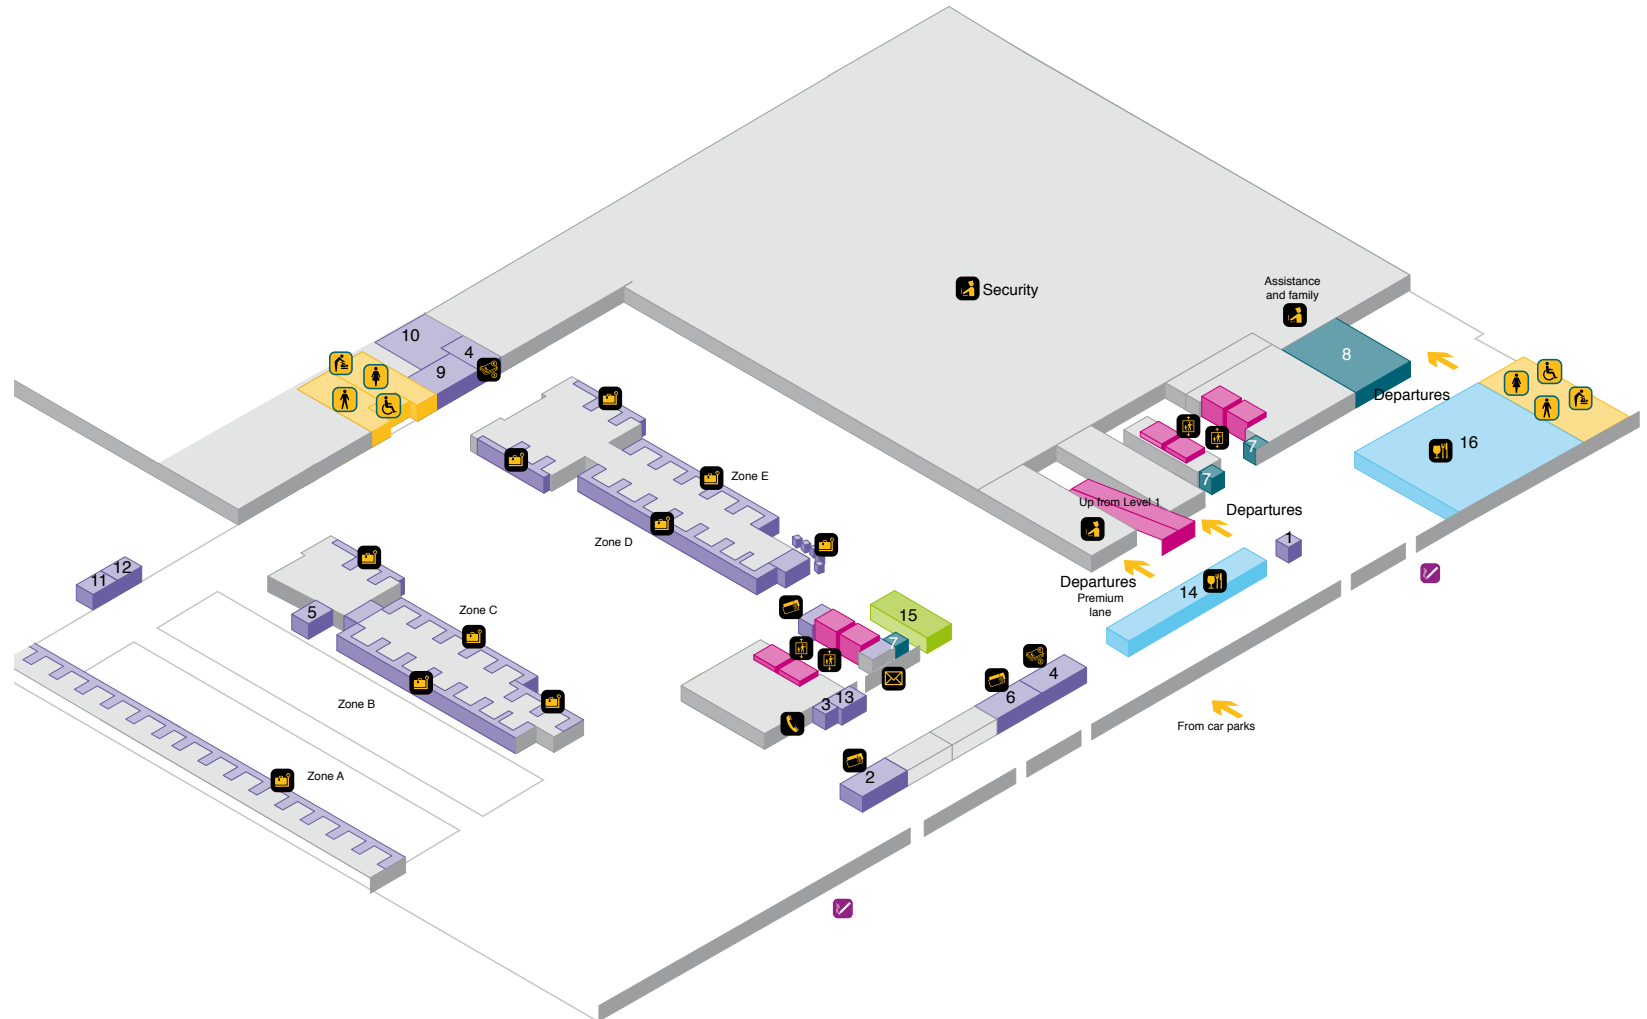

YOUR LONDON AIRPORT

Gatwick

North Terminal - Check-in level 2

Lift

Amenities

- Accessible toilet
- Baby change
- Female toilet
- Male toilet

Services

- Bureau de change
- Check-in
- Postbox
- Public telephone
- Ticket desks
- Smoking area
- 1 Cash machine
- 2 Emirates
- 3 Internet zone + printing station
- 4 Moneycorp Bureau de Change with cash machine
- 5 Oversized baggage
- 6 Skybreak
- 7 Special assistance help point
- 8 Special assistance reception desk
- 9 VAT reclaim
- 10 VAT refund office
- 11 Virgin Atlantic
- 12 Virgin Holidays customer services
- 13 Weighing scales

Shops & Restaurants

- Restaurant / Café
- 14 Jamie Oliver Coffee Lounge
- 15 London News Company
- 16 The Nicholas Culpeper