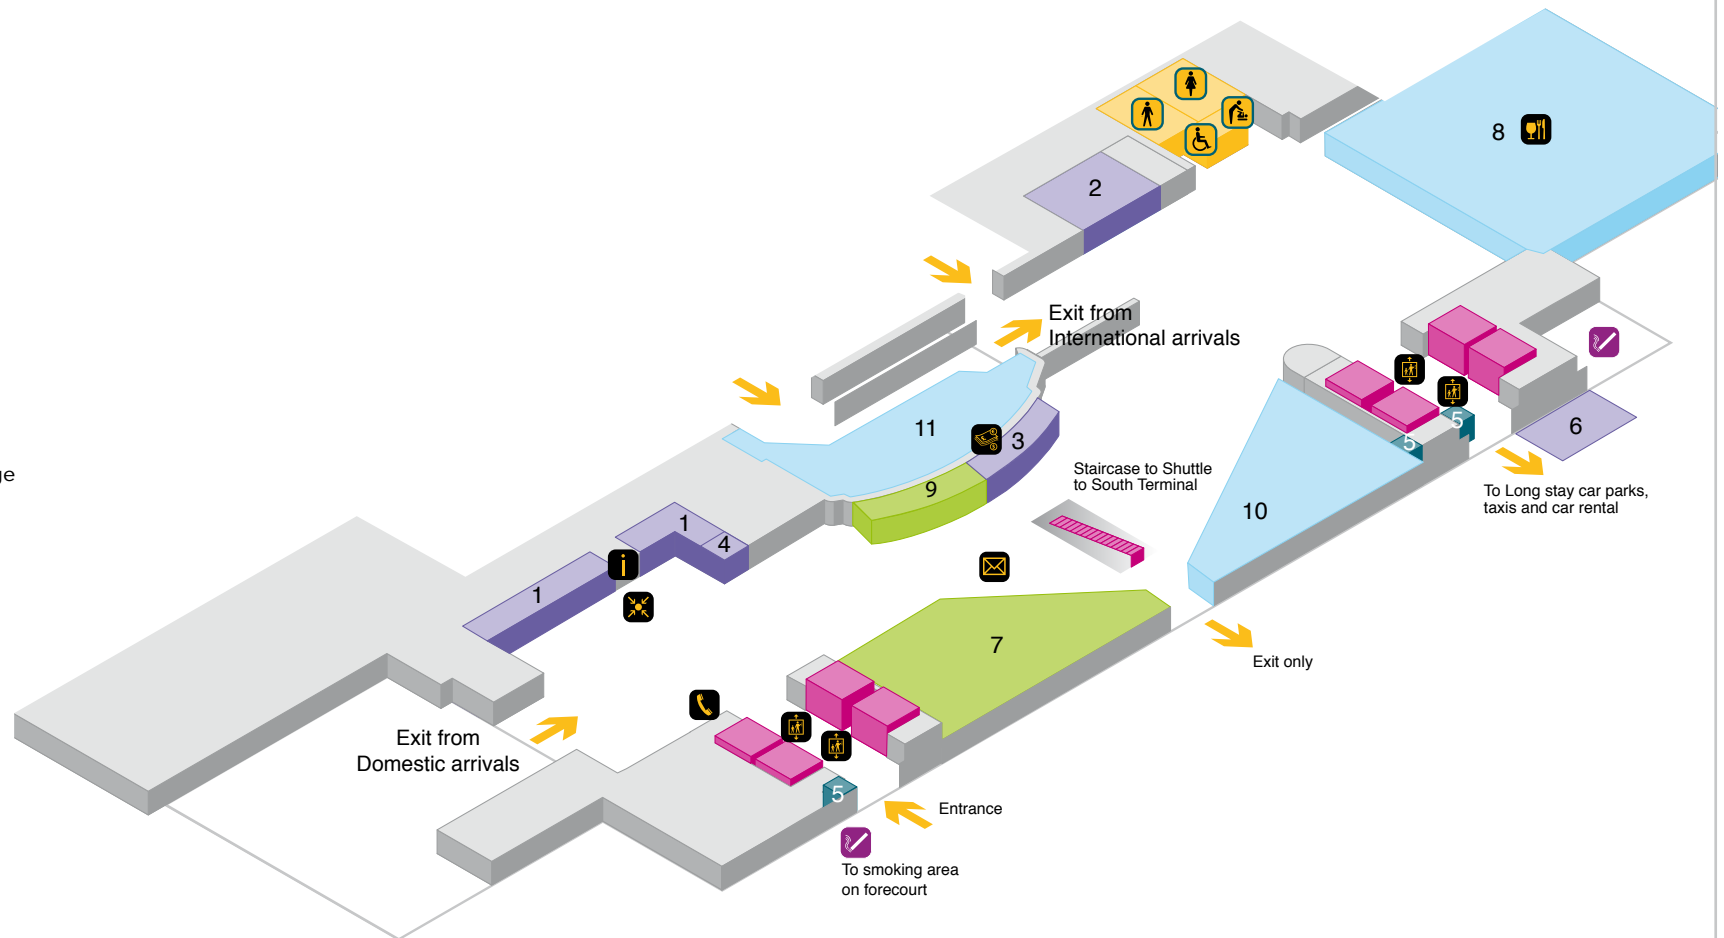

YOUR LONDON AIRPORT *Gatwick*

North Terminal - Arrivals ground floor

Lift

Amenities

- Accessible toilet
- Baby change
- Toilet female
- Toilet male

Services

- Bureau de change
- Information point
- Meeting point
- Public telephone
- Post box
- Smoking area
- 1 Car rental
- 2 Emirates Limousine Services
- 3 Moneycorp Bureau de Change
- 4 National Express coaches
- 5 Special assistance help point
- 6 Taxis

Shops & Restaurants

- Restaurant / Café
- 7 Boots
- 8 Costa Coffee
- 9 London News Company
- 10 M&S Simply Food
- 11 World Duty Free