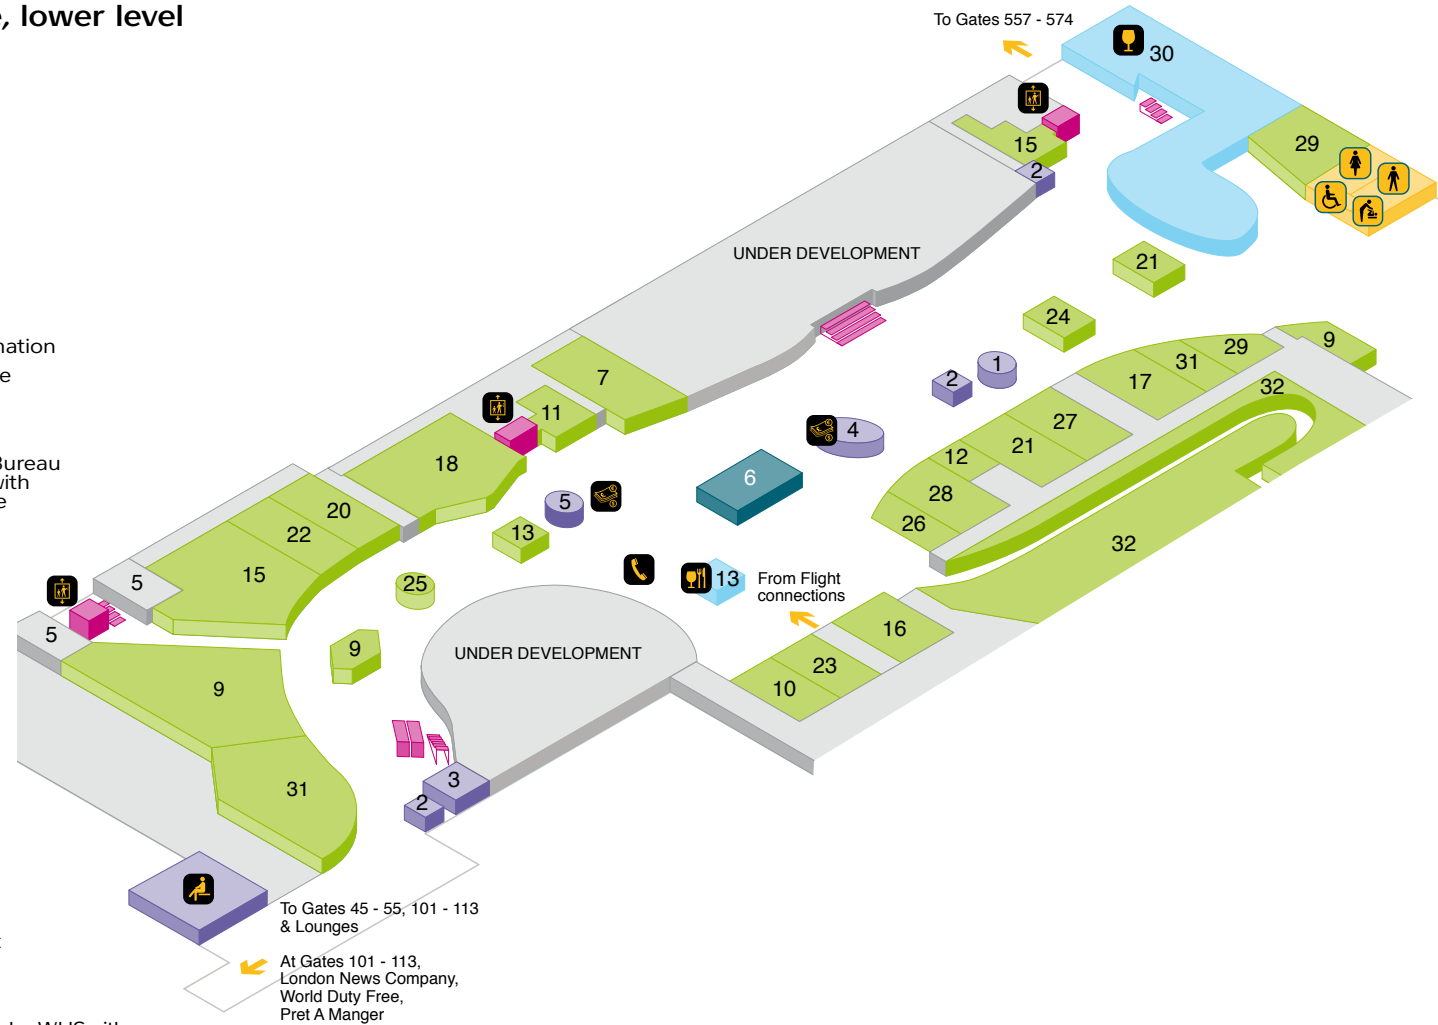

YOUR LONDON AIRPORT *Gatwick*

North Terminal - Departure lounge, lower level

 Lift

Amenities

-  Accessible toilet
-  Baby change
-  Female toilet
-  Male toilet

Services

-  Bureau de change
-  Information zone
-  Public telephone
-  Lounges
- Aspire Lounge
- Clubrooms
- Emirates Lounge
- No.1 Lounge
- My Lounge
- Virgin Atlantic Clubhouse Lounge
- Virgin Holidays V-room

-  1 Airline information
-  2 Cash machine
-  3 Kids zone
-  4 Moneycorp
-  4 Moneycorp Bureau de Change with cash machine
-  5 Quiet zone
-  6 Special assistance area

Shops & Restaurants

-  Bar / Pub
-  Restaurant / Café
-  7 Accessorize
-  8 Best of the Best
-  9 Boots
-  10 Boss
-  11 Case
-  12 Cath Kidston
-  13 Caviar House & Prunier
-  14 Cloud Spa
-  15 Dixons Travel
-  16 Dune
-  17 Fat Face
-  18 Harrods
-  19 Havaianas

-  20 Hour Passion
-  21 Jack Wills
-  22 Jo Malone
-  23 Lacoste
-  24 Ray-Ban
-  25 Skinnydip
-  26 Sunglass Hut
-  27 Superdry
-  28 Ted Baker
-  29 The Bookshop by WHSmith
-  30 Wetherspoon
-  31 WHSmith
-  32 World Duty Free

Amenities

-  Accessible toilet
-  Baby change
-  Female toilet
-  Male toilet

Shops & Restaurants

-  Restaurant / Café
- 1 Armadillo
- 2 Comptoir Libanais
- 3 Eat
- 4 Garfunkels
- 5 Jamie's Bakery
- 6 Jamie's Italian
- 7 JD Sports
- 8 Pret A Manger
- 9 Shake-A-Hula
- 10 Starbucks
- 11 Sunglass Hut
- 12 Union Jacks Bar
- 13 Wagamama
- 14 YO! Sushi